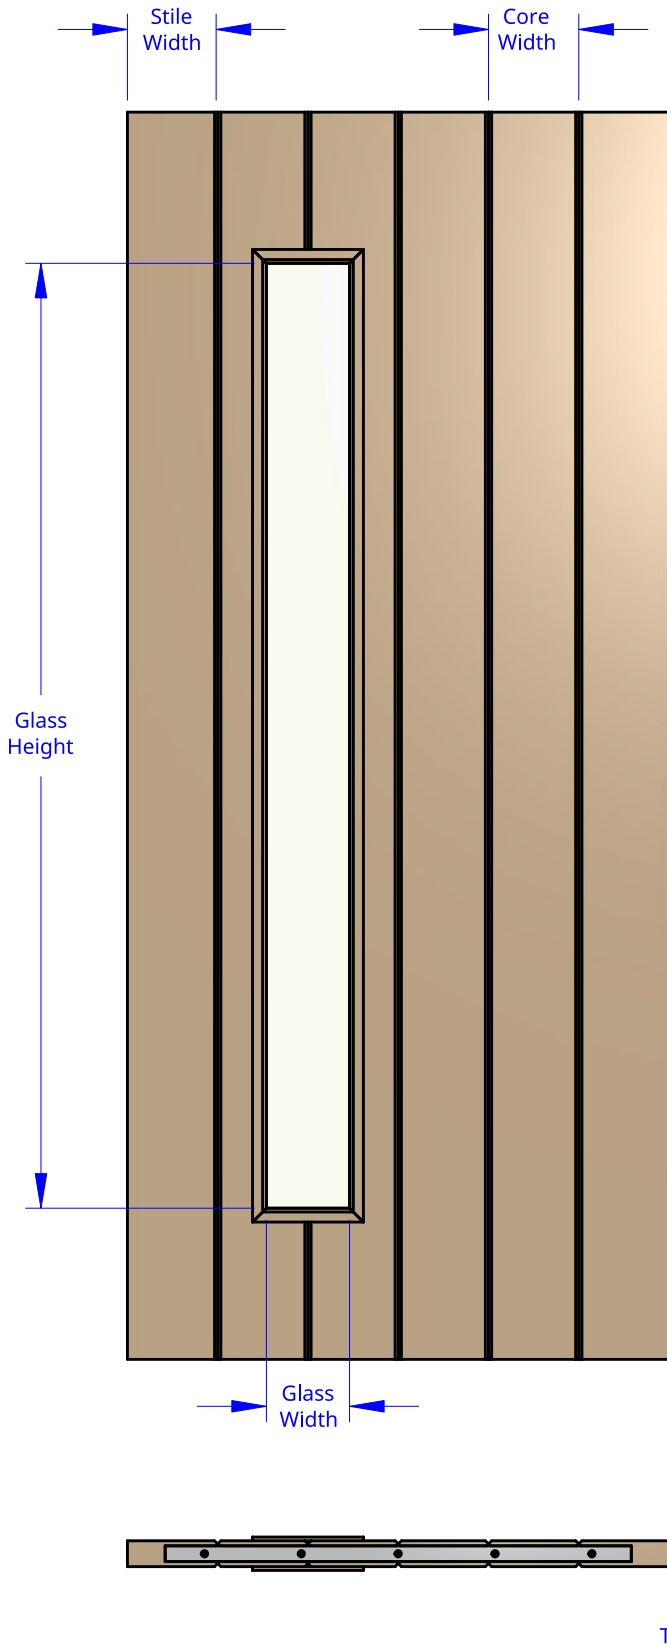

**NEW ZEALAND** | 0800 10 10 28  
 sales@parkwooddoors.co.nz  
 parkwooddoors.co.nz

**AUSTRALIA** | 1800 681 586  
 sales@parkwooddoors.com.au  
 parkwooddoors.com.au

<b>Standard Component Sizes</b>			
	Min	Max	Customizable
<b>Stile Width</b>	123	143	yes
<b>Core Width</b>	123	143	yes
<b>Glass Height (Door Height &lt; 1950)</b>	1399		yes
<b>Glass Height (1950 &lt; Door Height &lt; 2299)</b>	1599		yes
<b>Glass Height (2300 &lt; Door Height &lt; 2599)</b>	1799		yes
<b>Glass Height (2600 &lt; Door Height &lt; 3000)</b>	1999		yes
<b>Glass Width</b>	176		yes
<b>Thickness</b>	41		no

Note: Stile and core width are equal

Product Description:			
<b>AR10 TGV</b>			
Product Code:	AR10V	Date:	26/02/2026
Material:	TIMBER	Units:	MILLIMETER