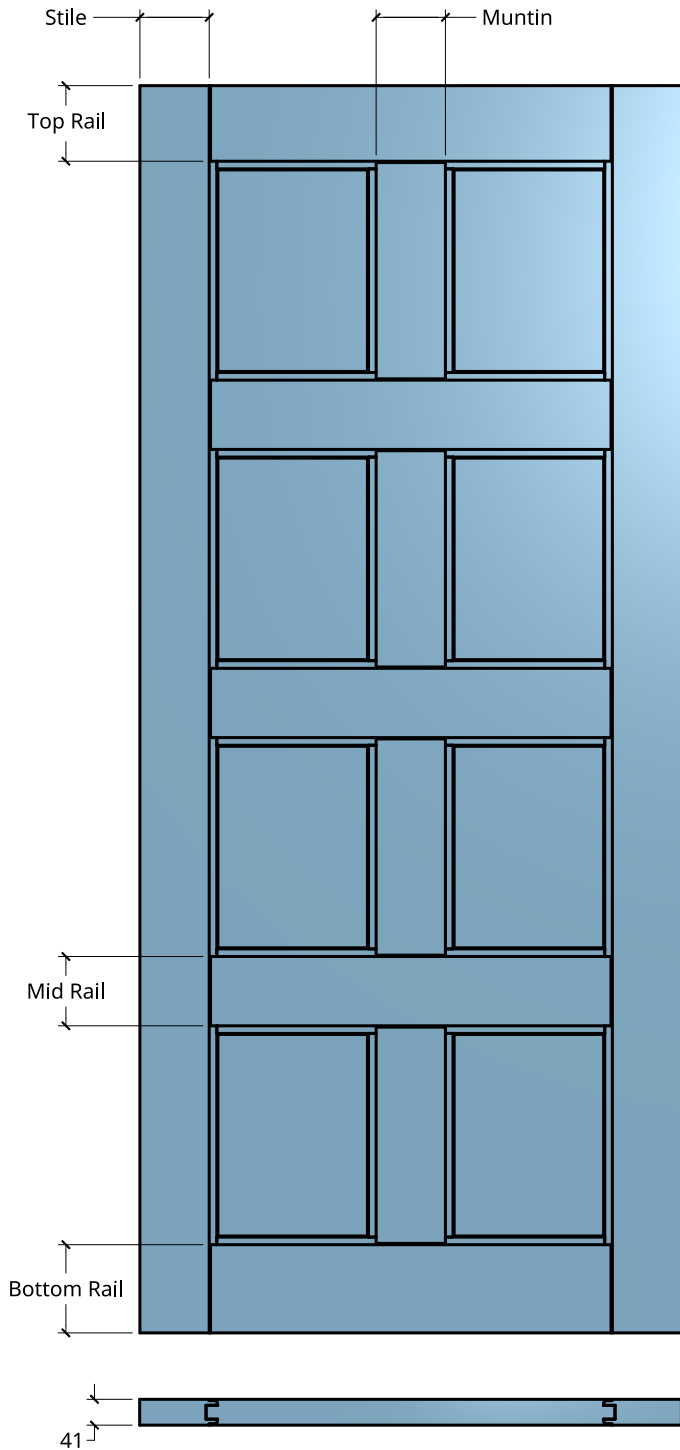

**NEW ZEALAND** | 0800 10 10 28  
 sales@parkwooddoors.co.nz  
 parkwooddoors.co.nz

**AUSTRALIA** | 1800 681 586  
 sales@parkwooddoors.com.au  
 parkwooddoors.com.au

<b>Standard Component Sizes</b>		
	<b>Face</b>	<b>Customizable</b>
<b>Stile Width</b>	110	no
<b>Top Rail Width</b>	120	to 140
<b>Mid Rail Width</b>	110	to 140
<b>Bottom Rail Width</b>	140	to 120
<b>Muntin Width</b>	110	to 140

Product Description:			
<b>THERMTEK 8P</b>			
Product Code:	TH8P	Date:	23/08/2021
Material:	ALUMINIUM	Units:	MILLIMETER