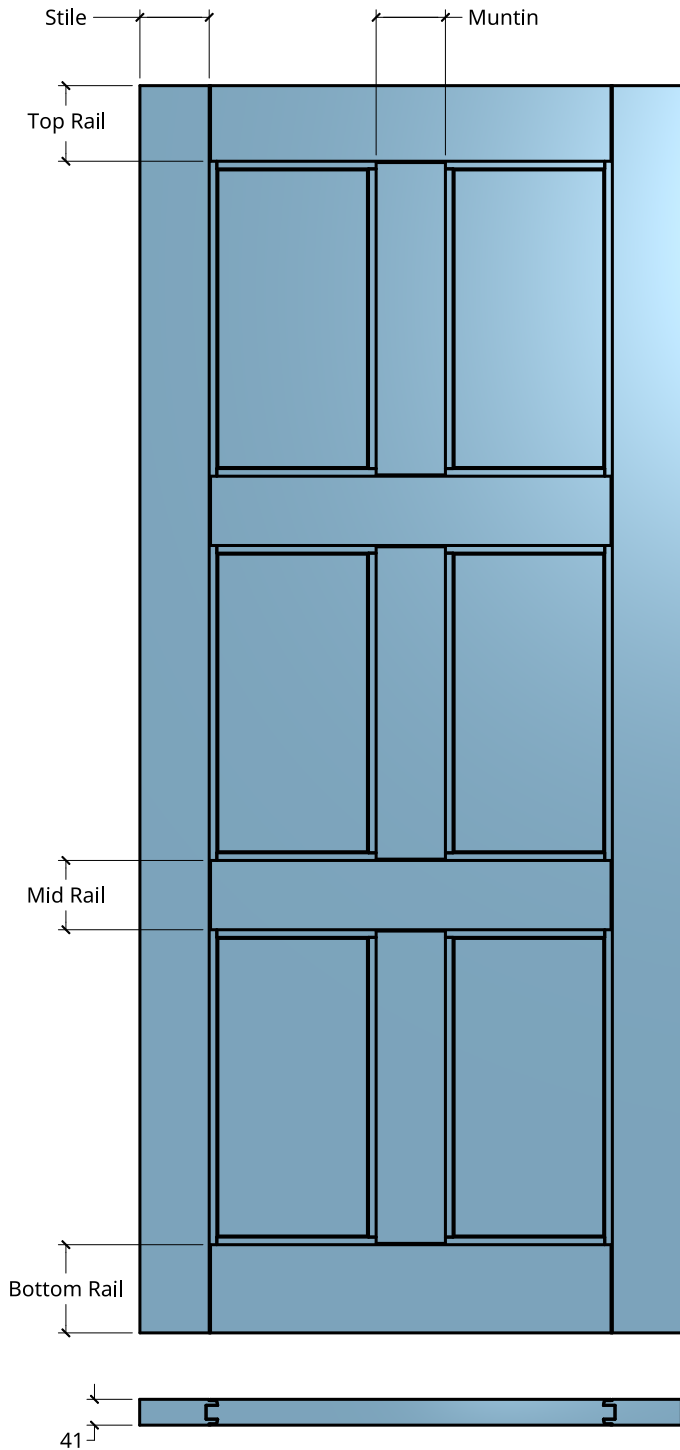

NEW ZEALAND | 0800 10 10 28
 sales@parkwooddoors.co.nz
 parkwooddoors.co.nz

AUSTRALIA | 1800 681 586
 sales@parkwooddoors.com.au
 parkwooddoors.com.au

Standard Component Sizes		
	Face	Customizable
Stile Width	110	no
Top Rail Width	120	to 140
Mid Rail Width	110	to 140
Bottom Rail Width	140	to 120
Muntin Width	110	to 140

Product Description:			
THERMTEK 6P			
Product Code:	TH6P	Date:	23/08/2021
Material:	ALUMINIUM	Units:	MILLIMETER