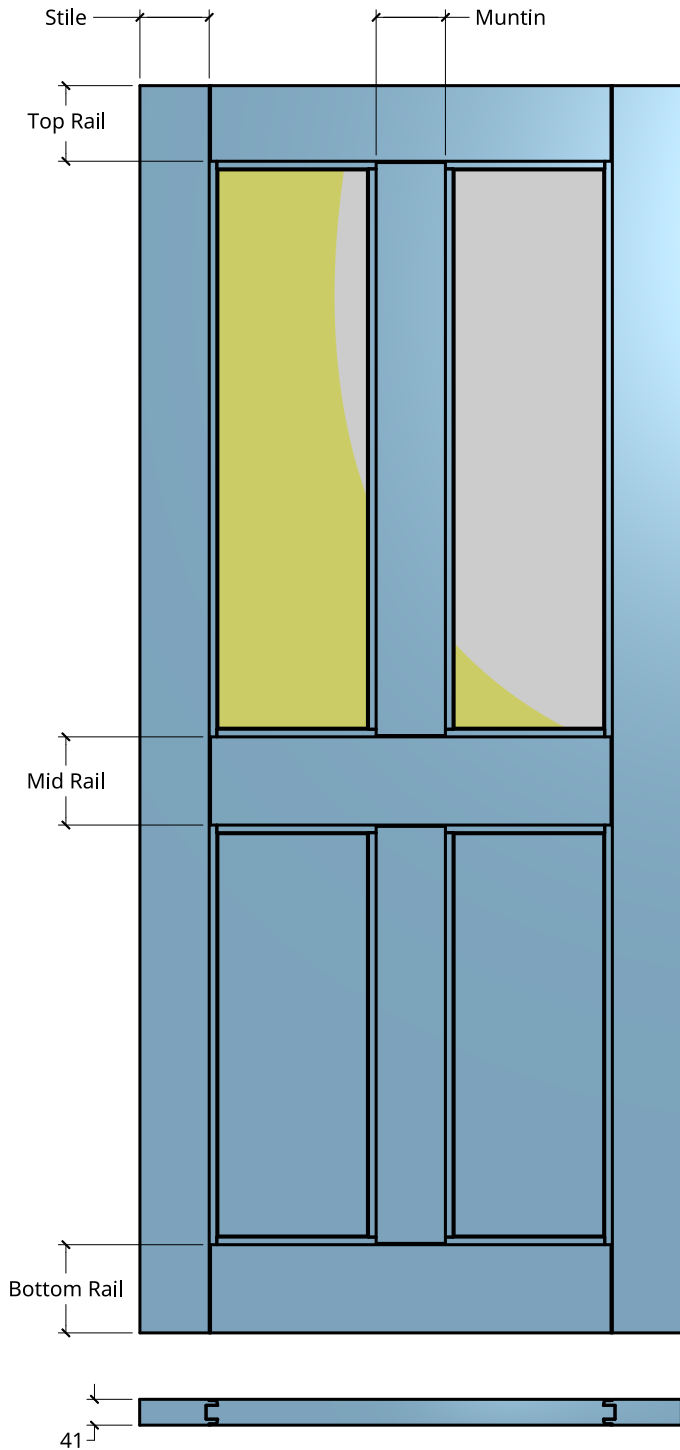

NEW ZEALAND | 0800 10 10 28
 sales@parkwooddoors.co.nz
 parkwooddoors.co.nz

AUSTRALIA | 1800 681 586
 sales@parkwooddoors.com.au
 parkwooddoors.com.au

Standard Component Sizes		
	Face	Customizable
Stile Width	110	no
Top Rail Width	120	to 140
Mid Rail Width	140	to 110
Bottom Rail Width	140	to 120
Muntin Width	110	to 140
Mid Rail Height (to Top)	960	yes

Door made for Double Glazing (18mm) only

Glass size changes with Door size.

Product Description:			
THERMTEK 4P O/T			
Product Code:	TH4POT	Date:	23/08/2021
Material:	ALUMINIUM	Units:	MILLIMETER