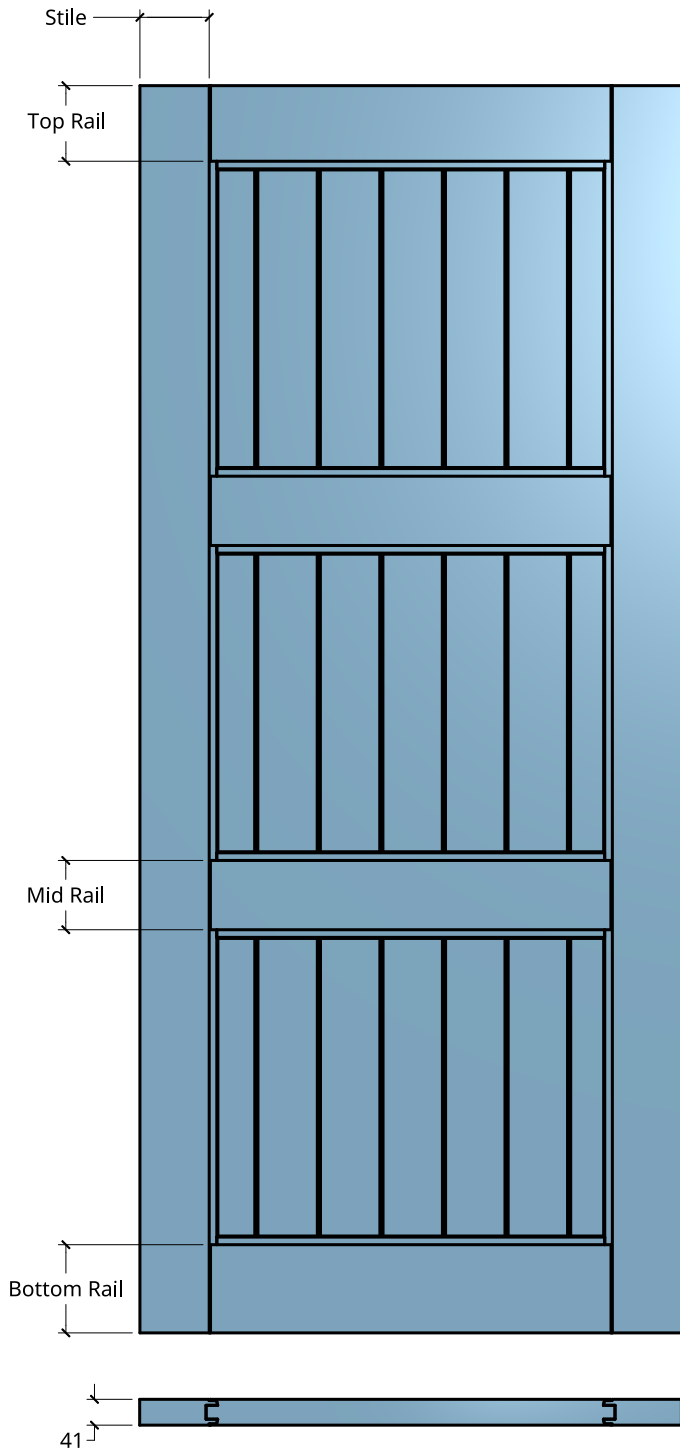

NEW ZEALAND | 0800 10 10 28
 sales@parkwooddoors.co.nz
 parkwooddoors.co.nz

AUSTRALIA | 1800 681 586
 sales@parkwooddoors.com.au
 parkwooddoors.com.au

Standard Component Sizes		
	Face	Customizable
Stile Width	110	no
Top Rail Width	120	to 140
Mid Rail Width	110	to 140
Bottom Rail Width	140	to 120

Product Description:			
THERMTEK 44T			
Product Code:	TH44T	Date:	23/08/2021
Material:	ALUMINIUM	Units:	MILLIMETER