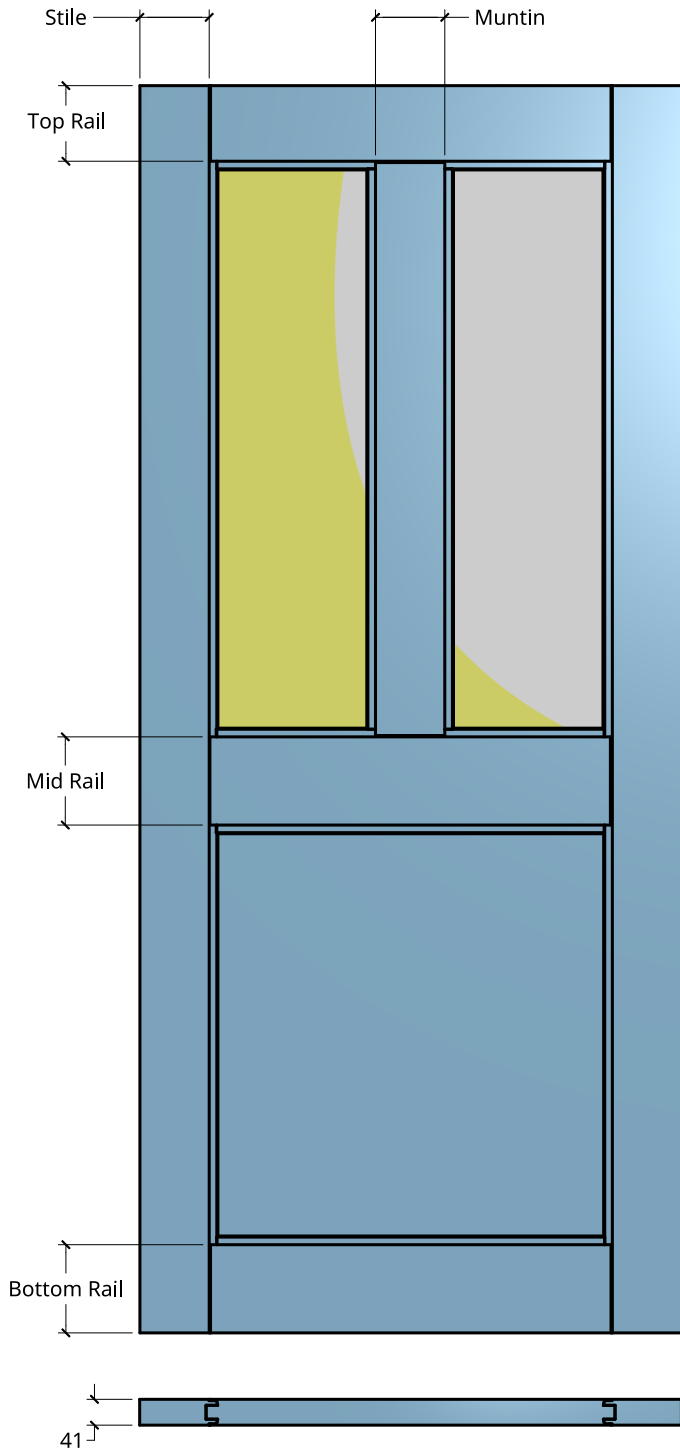

NEW ZEALAND | 0800 10 10 28
 sales@parkwooddoors.co.nz
 parkwooddoors.co.nz

AUSTRALIA | 1800 681 586
 sales@parkwooddoors.com.au
 parkwooddoors.com.au

Standard Component Sizes		
	Face	Customizable
Stile Width	110	no
Top Rail Width	120	to 140
Mid Rail Width	140	to 110
Bottom Rail Width	140	to 120
Muntin Width	110	to 140
Mid Rail Height (to Top)	960	yes

Door made for Double Glazing (18mm) only

Glass size changes with Door size.

Product Description:			
THERMTEK 43P O/T			
Product Code:	TH43POT	Date:	23/08/2021
Material:	ALUMINIUM	Units:	MILLIMETER