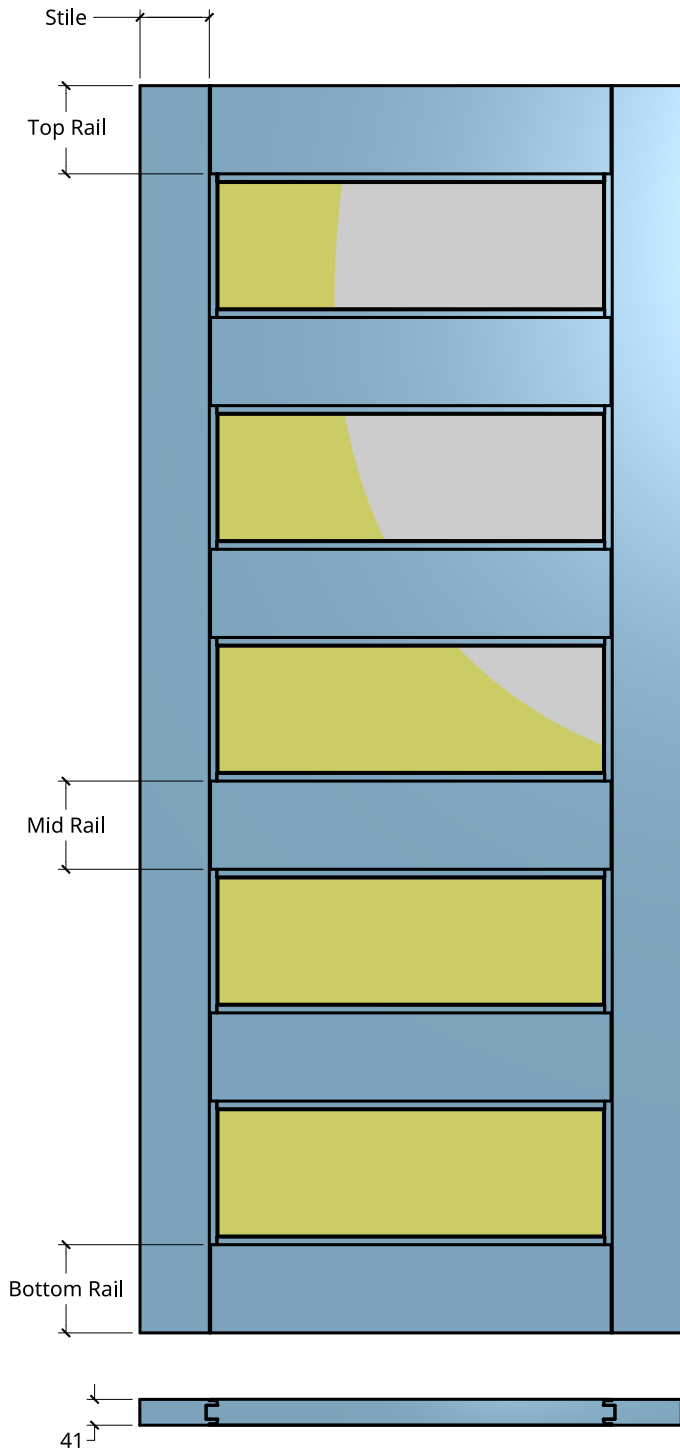

NEW ZEALAND | 0800 10 10 28
 sales@parkwooddoors.co.nz
 parkwooddoors.co.nz

AUSTRALIA | 1800 681 586
 sales@parkwooddoors.com.au
 parkwooddoors.com.au

Standard Component Sizes		
	Face	Customizable
Stile Width	110	no
Top Rail Width	140	to 120
Mid Rail Width	140	to 110
Bottom Rail Width	140	to 120

Door made for Double Glazing (18mm) only

Glass size changes with Door size.

Product Description:			
THERMTEK 25L			
Product Code:	TH25L	Date:	23/08/2021
Material:	ALUMINIUM	Units:	MILLIMETER