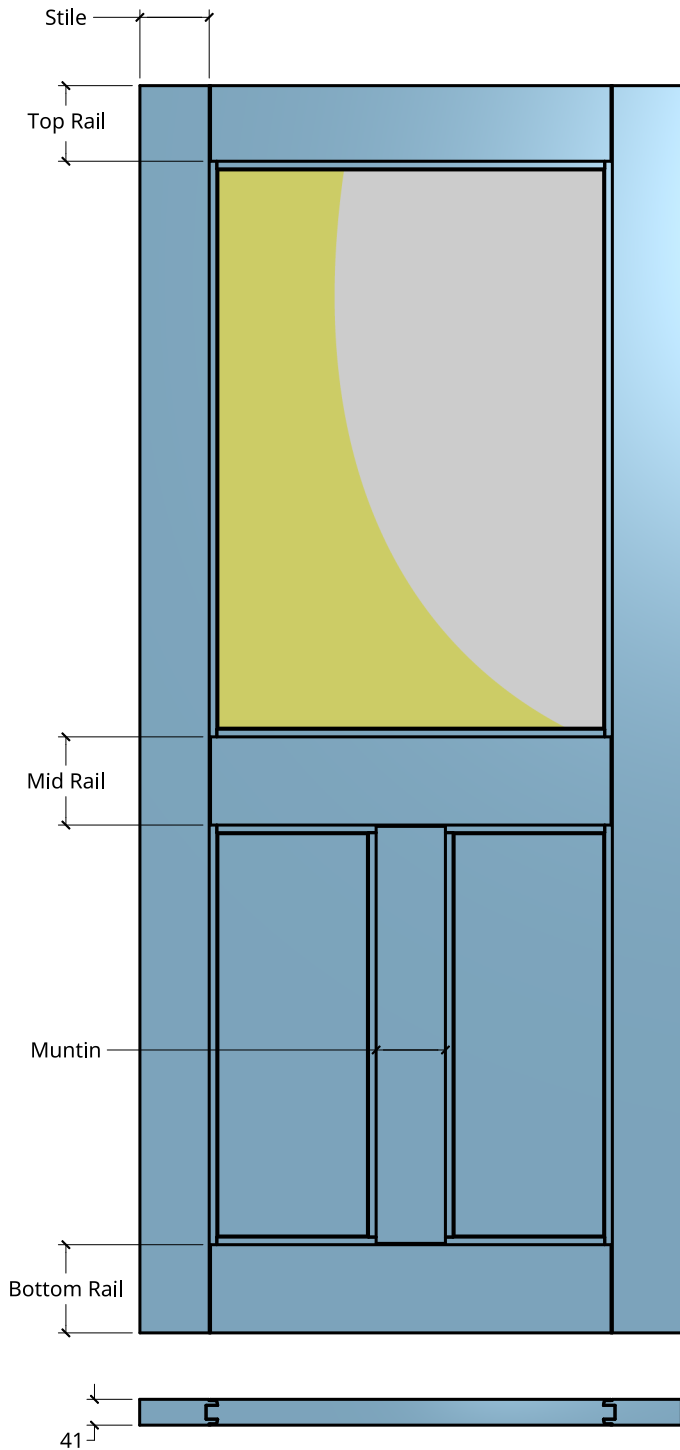

**NEW ZEALAND** | 0800 10 10 28  
 sales@parkwooddoors.co.nz  
 parkwooddoors.co.nz

**AUSTRALIA** | 1800 681 586  
 sales@parkwooddoors.com.au  
 parkwooddoors.com.au

<b>Standard Component Sizes</b>		
	<b>Face</b>	<b>Customizable</b>
<b>Stile Width</b>	110	no
<b>Top Rail Width</b>	120	to 140
<b>Mid Rail Width</b>	140	to 110
<b>Bottom Rail Width</b>	140	to 120
<b>Muntin Width</b>	110	to 140
<b>Mid Rail Height (to Top)</b>	960	yes

Door made for Double Glazing (18mm) only

Glass size changes with Door size.

Product Description:			
<b>THERMTEK 24P O/T</b>			
Product Code:	TH24POT	Date:	23/08/2021
Material:	ALUMINIUM	Units:	MILLIMETER