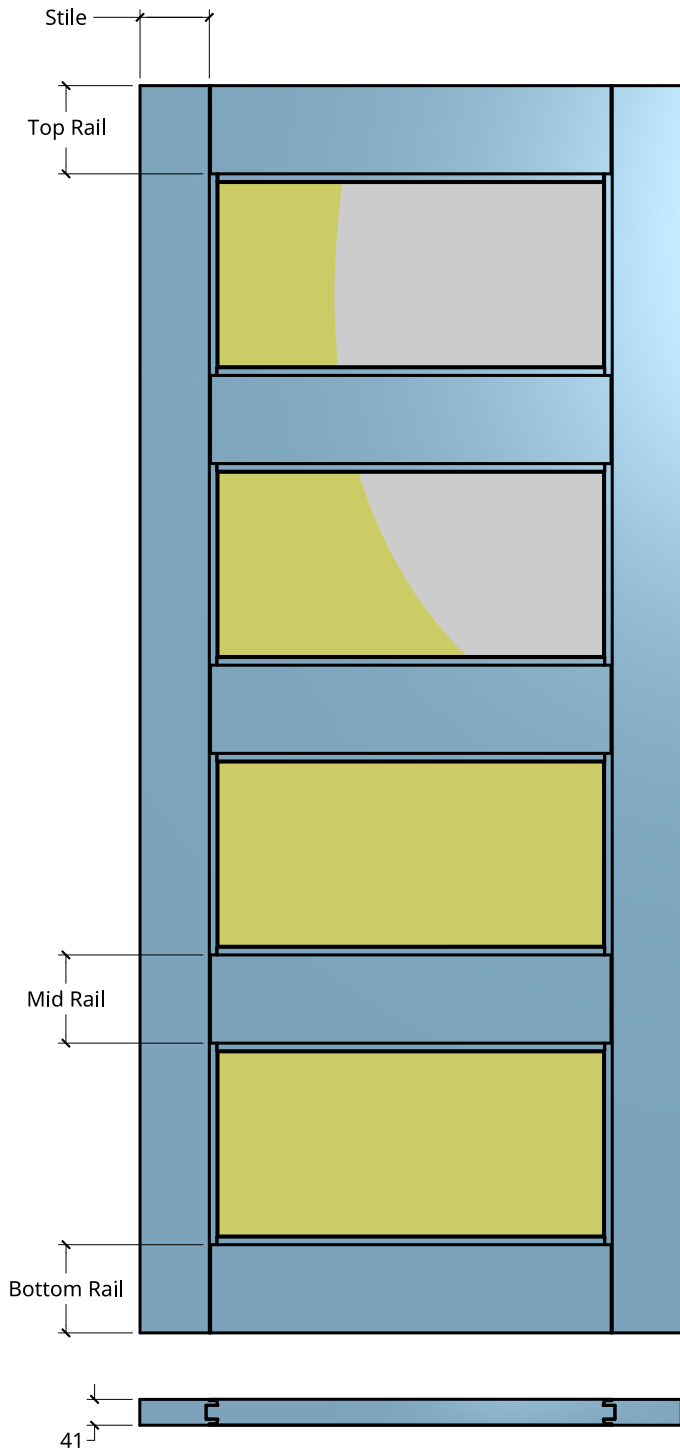

NEW ZEALAND | 0800 10 10 28
 sales@parkwooddoors.co.nz
 parkwooddoors.co.nz

AUSTRALIA | 1800 681 586
 sales@parkwooddoors.com.au
 parkwooddoors.com.au

Standard Component Sizes		
	Face	Customizable
Stile Width	110	no
Top Rail Width	140	to 120
Mid Rail Width	140	to 110
Bottom Rail Width	140	to 120

Door made for Double Glazing (18mm) only

Glass size changes with Door size.

Product Description:			
THERMTEK 24L			
Product Code:	TH24L	Date:	23/08/2021
Material:	ALUMINIUM	Units:	MILLIMETER