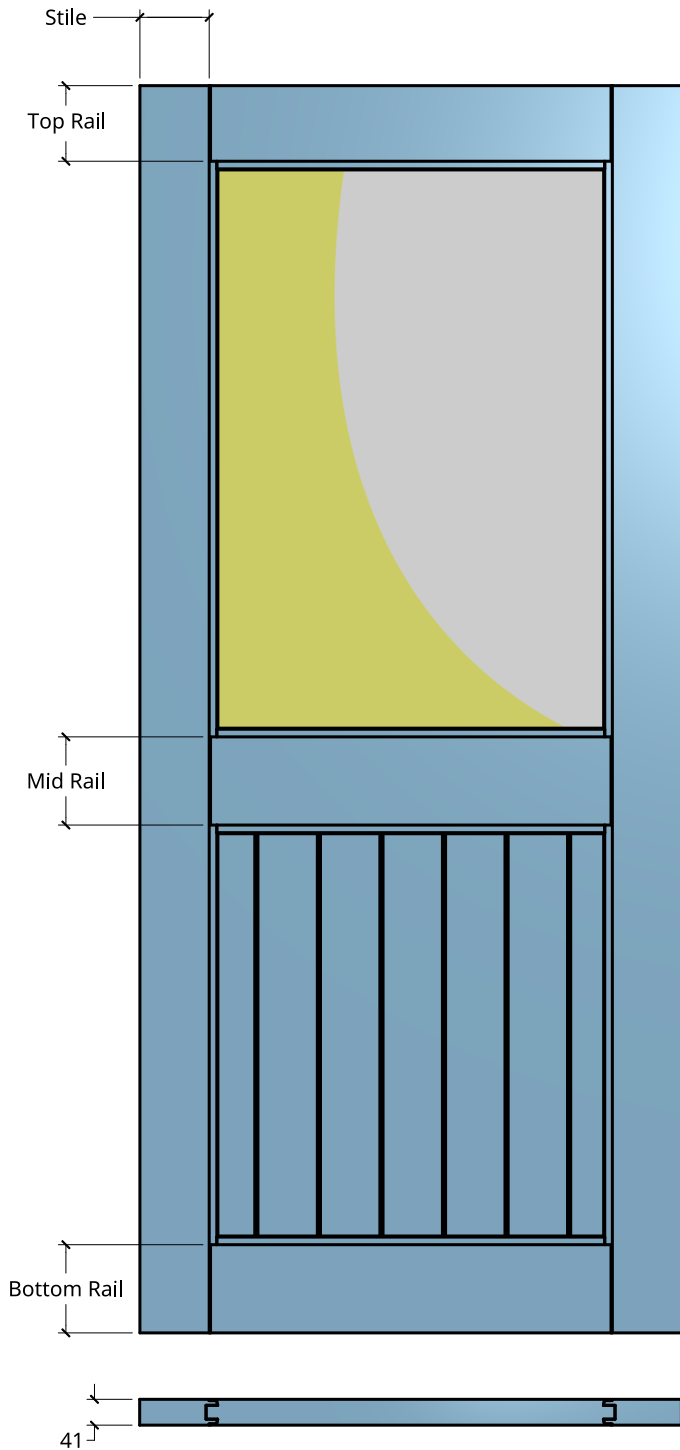

**NEW ZEALAND** | 0800 10 10 28  
 sales@parkwooddoors.co.nz  
 parkwooddoors.co.nz

**AUSTRALIA** | 1800 681 586  
 sales@parkwooddoors.com.au  
 parkwooddoors.com.au

<b>Standard Component Sizes</b>		
	<b>Face</b>	<b>Customizable</b>
<b>Stile Width</b>	110	no
<b>Top Rail Width</b>	120	to 140
<b>Mid Rail Width</b>	140	to 110
<b>Bottom Rail Width</b>	140	to 120
<b>Mid Rail Height (to Top)</b>	960	yes

Door made for Double Glazing (18mm) only

Glass height changes with Door height.

Product Description:			
THERMTEK 22T O/T			
Product Code:	TH22TOT	Date:	23/08/2021
Material:	ALUMINIUM	Units:	MILLIMETER