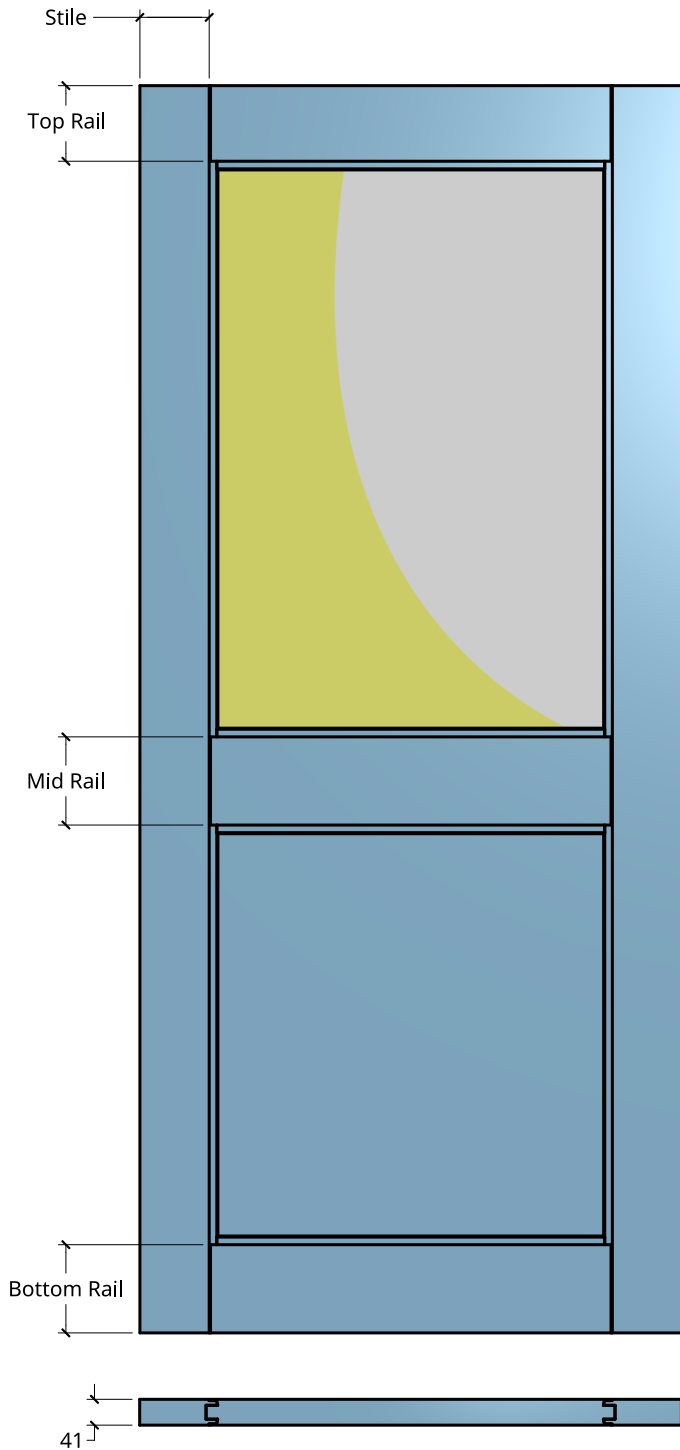

NEW ZEALAND | 0800 10 10 28
 sales@parkwooddoors.co.nz
 parkwooddoors.co.nz

AUSTRALIA | 1800 681 586
 sales@parkwooddoors.com.au
 parkwooddoors.com.au

| Standard Component Sizes | | |
|---------------------------------|-------------|---------------------|
| | Face | Customizable |
| Stile Width | 110 | no |
| Top Rail Width | 120 | to 140 |
| Mid Rail Width | 140 | to 110 |
| Bottom Rail Width | 140 | to 120 |
| Mid Rail Height (to Top) | 960 | yes |

Door made for Double Glazing (18mm) only

Glass height changes with Door height.

| | | | |
|-------------------------|-----------|--------|------------|
| Product Description: | | | |
| THERMTEK 22P O/T | | | |
| Product Code: | TH22POT | Date: | 23/08/2021 |
| Material: | ALUMINIUM | Units: | MILLIMETER |