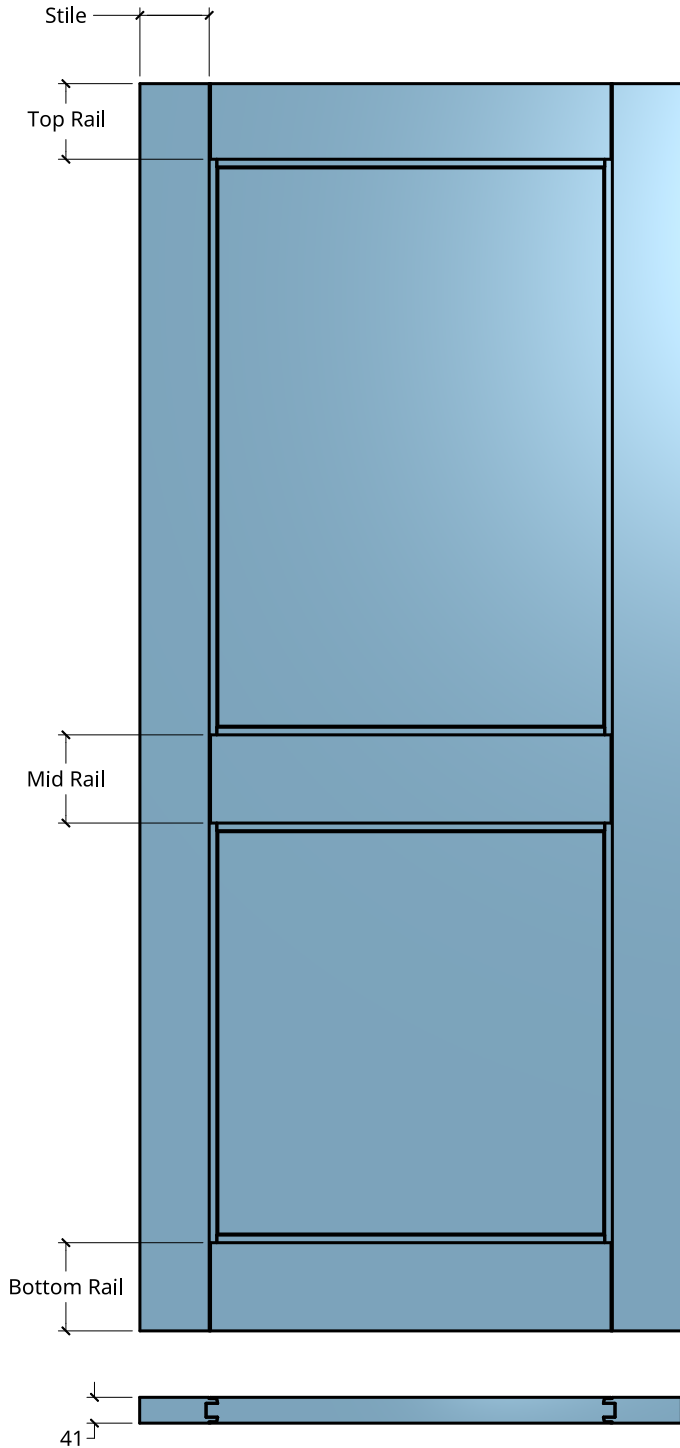

NEW ZEALAND | 0800 10 10 28
 sales@parkwooddoors.co.nz
 parkwooddoors.co.nz

AUSTRALIA | 1800 681 586
 sales@parkwooddoors.com.au
 parkwooddoors.com.au

Standard Component Sizes		
	Face	Customizable
Stile Width	110	no
Top Rail Width	120	to 140
Mid Rail Width	140	to 110
Bottom Rail Width	140	to 120
Mid Rail Height (to Top)	960	yes

Product Description:			
THERMTEK 22P			
Product Code:	TH22P	Date:	23/08/2021
Material:	ALUMINIUM	Units:	MILLIMETER