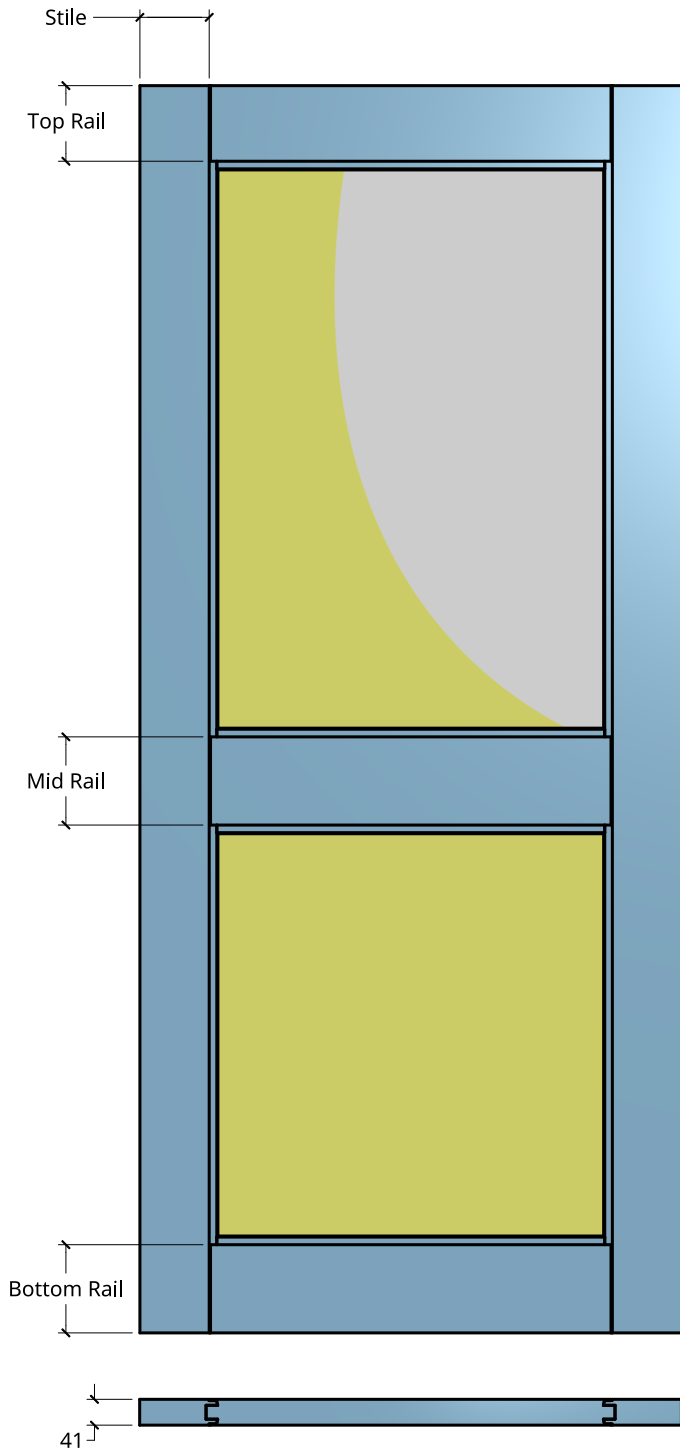

**NEW ZEALAND** | 0800 10 10 28  
 sales@parkwooddoors.co.nz  
 parkwooddoors.co.nz

**AUSTRALIA** | 1800 681 586  
 sales@parkwooddoors.com.au  
 parkwooddoors.com.au

<b>Standard Component Sizes</b>		
	<b>Face</b>	<b>Customizable</b>
<b>Stile Width</b>	110	no
<b>Top Rail Width</b>	120	to 140
<b>Mid Rail Width</b>	140	to 110
<b>Bottom Rail Width</b>	140	to 120
<b>Mid Rail Height (to Top)</b>	960	yes

Door made for Double Glazing (18mm) only

Top glass size height changes with Door height.

Product Description:			
<b>THERMTEK 22L</b>			
Product Code:	TH22L	Date:	23/08/2021
Material:	ALUMINIUM	Units:	MILLIMETER