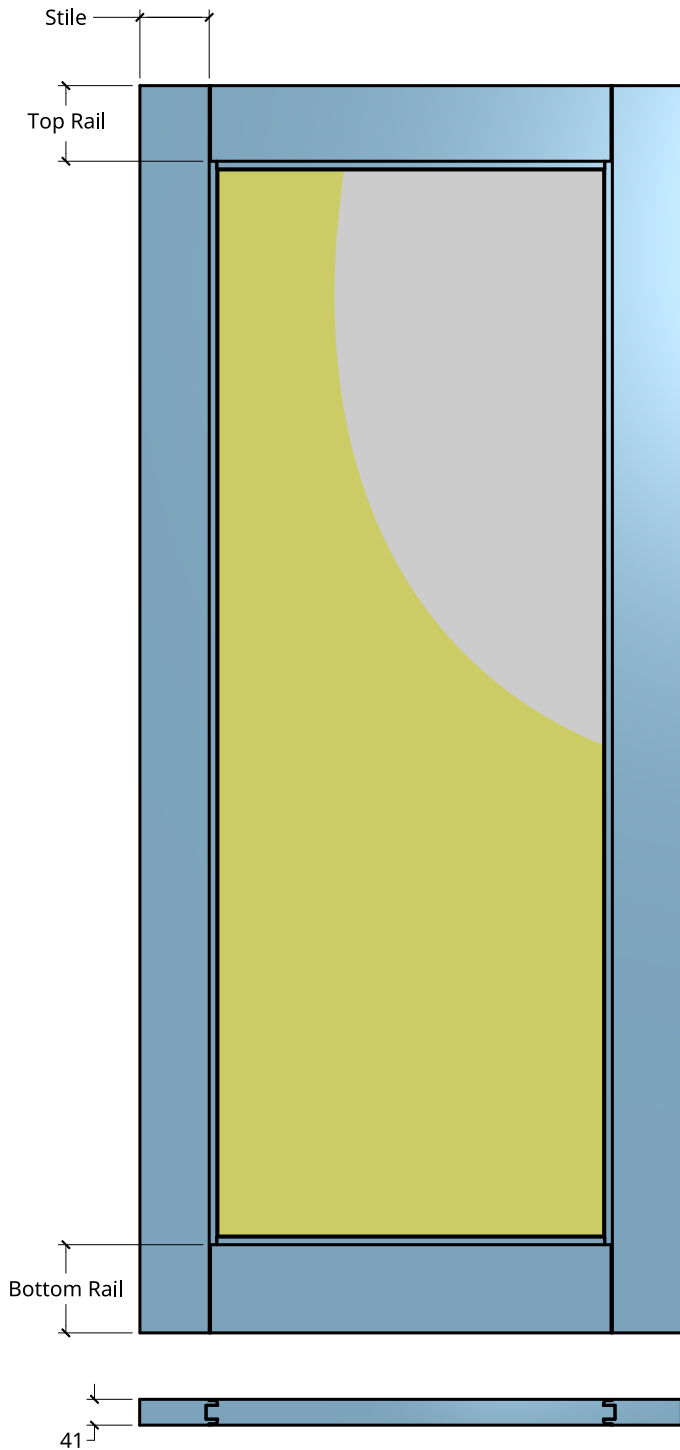

**NEW ZEALAND** | 0800 10 10 28  
 sales@parkwooddoors.co.nz  
 parkwooddoors.co.nz

**AUSTRALIA** | 1800 681 586  
 sales@parkwooddoors.com.au  
 parkwooddoors.com.au

<b>Standard Component Sizes</b>		
	<b>Face</b>	<b>Customizable</b>
<b>Stile Width</b>	110	no
<b>Top Rail Width</b>	120	to 140
<b>Bottom Rail Width</b>	140	to 120

Door made for Double Glazing (18mm) only

Glass size changes with Door size.

Product Description:			
<b>THERMTEK 1L</b>			
Product Code:	TH1L	Date:	23/08/2021
Material:	ALUMINIUM	Units:	MILLIMETER