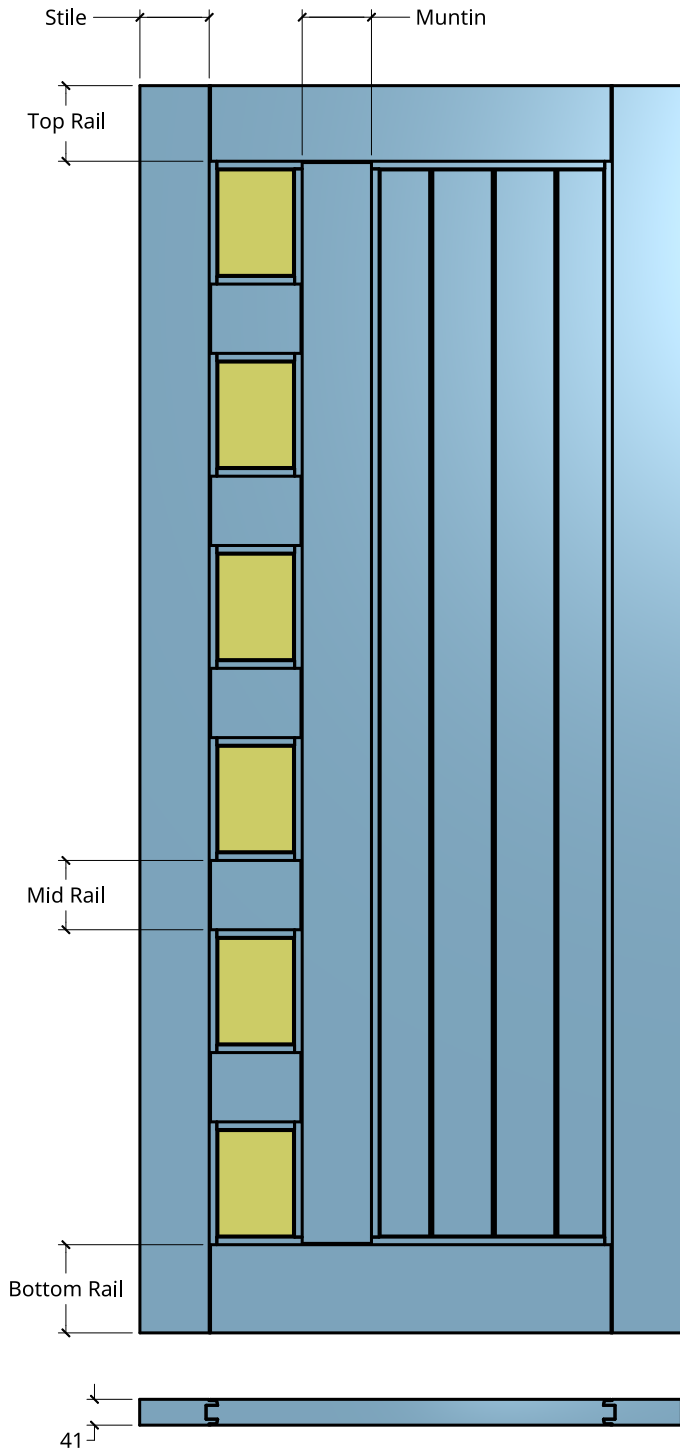

**NEW ZEALAND** | 0800 10 10 28  
 sales@parkwooddoors.co.nz  
 parkwooddoors.co.nz

**AUSTRALIA** | 1800 681 586  
 sales@parkwooddoors.com.au  
 parkwooddoors.com.au

| <b>Standard Component Sizes</b> |             |                     |
|---------------------------------|-------------|---------------------|
|                                 | <b>Face</b> | <b>Customizable</b> |
| <b>Stile Width</b>              | 110         | no                  |
| <b>Top Rail Width</b>           | 120         | to 140              |
| <b>Mid Rail Width</b>           | 110         | to 140              |
| <b>Bottom Rail Width</b>        | 140         | to 120              |
| <b>Muntin</b>                   | 110         | to 140              |

Door made for Double Glazing (18mm) only

Glass height changes with Door height.

Visible Glass width below 1110mm Door width = 120

Visible Glass width above 1110mm Door width = 170

|                      |           |        |            |
|----------------------|-----------|--------|------------|
| Product Description: |           |        |            |
| <b>THERMTEK 16T</b>  |           |        |            |
| Product Code:        | TH16T     | Date:  | 23/08/2021 |
| Material:            | ALUMINIUM | Units: | MILLIMETER |