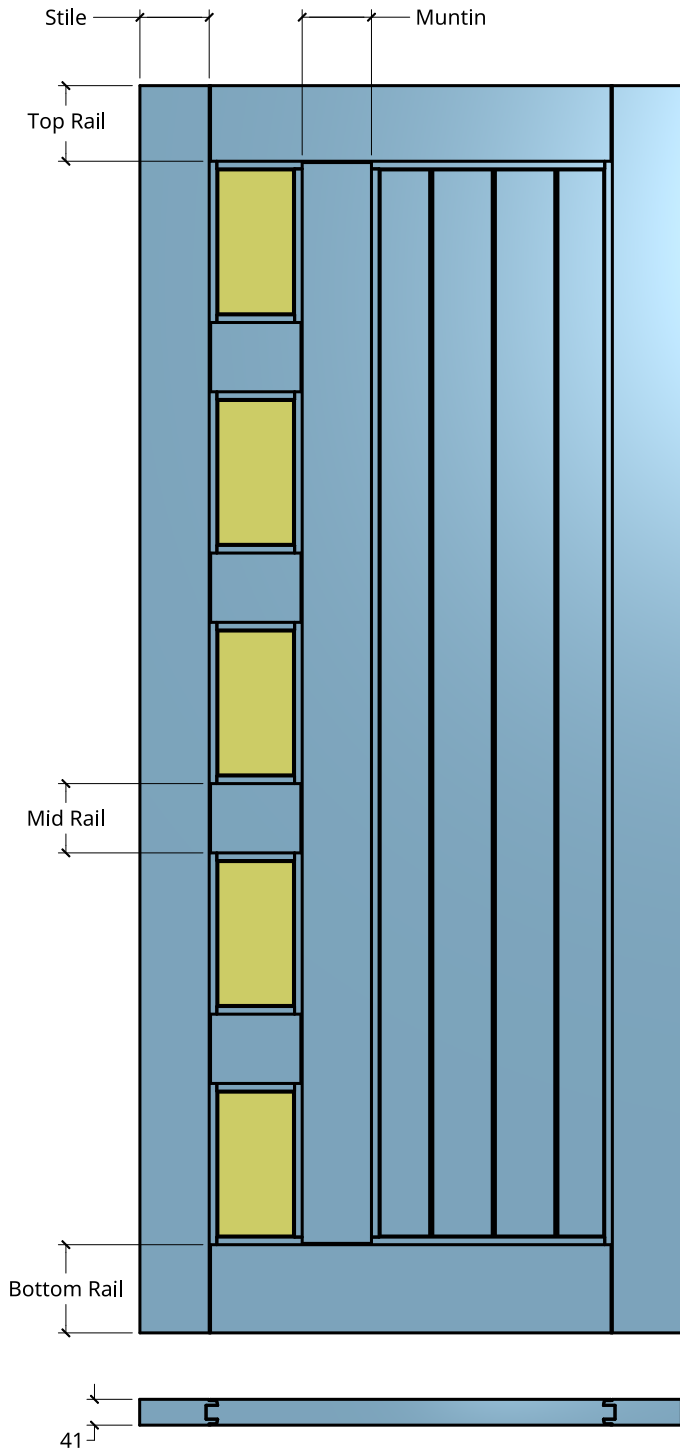

NEW ZEALAND | 0800 10 10 28
 sales@parkwooddoors.co.nz
 parkwooddoors.co.nz

AUSTRALIA | 1800 681 586
 sales@parkwooddoors.com.au
 parkwooddoors.com.au

Standard Component Sizes		
	Face	Customizable
Stile Width	110	no
Top Rail Width	120	to 140
Mid Rail Width	110	to 140
Bottom Rail Width	140	to 120
Muntin	110	to 140

Door made for Double Glazing (18mm) only

Glass height changes with Door height.

Visible Glass width below 1110mm Door width = 120

Visible Glass width above 1110mm Door width = 170

Product Description:			
THERMTEK 15T			
Product Code:	TH15T	Date:	23/08/2021
Material:	ALUMINIUM	Units:	MILLIMETER