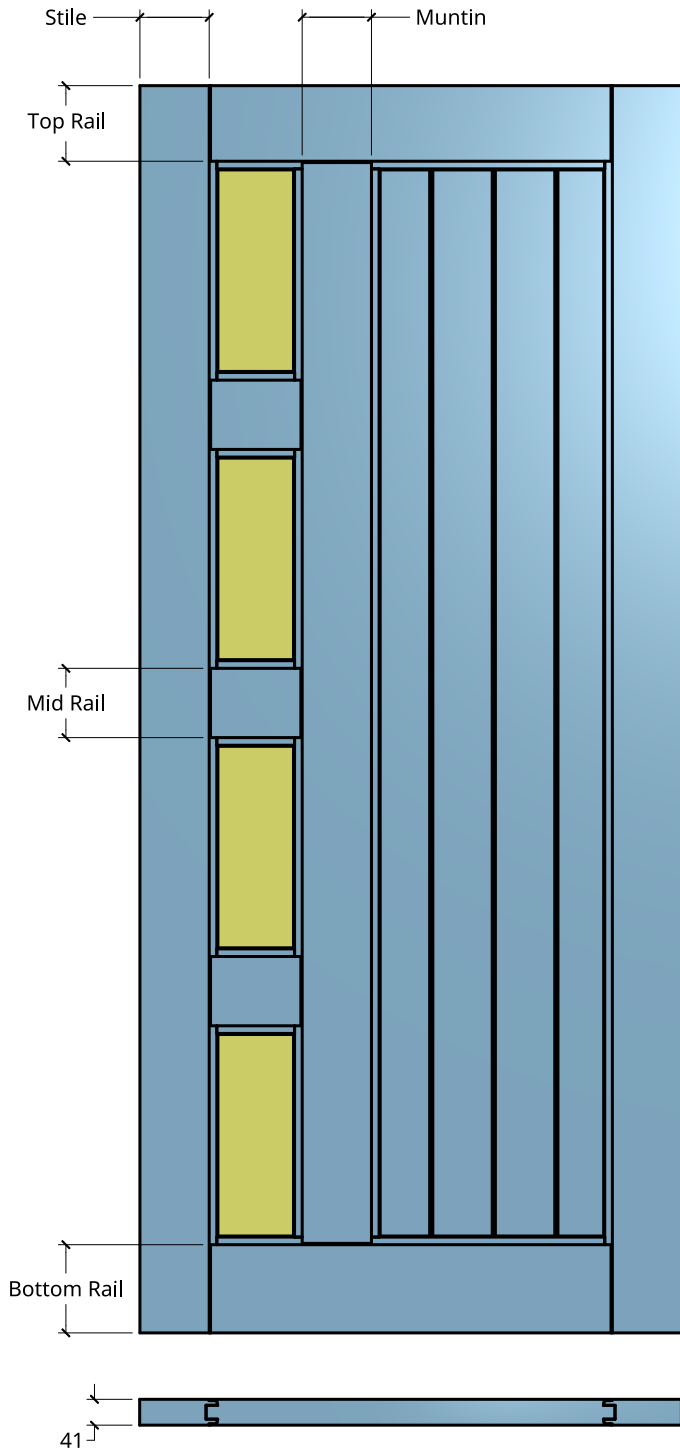

NEW ZEALAND | 0800 10 10 28
 sales@parkwooddoors.co.nz
 parkwooddoors.co.nz

AUSTRALIA | 1800 681 586
 sales@parkwooddoors.com.au
 parkwooddoors.com.au

Standard Component Sizes		
	Face	Customizable
Stile Width	110	no
Top Rail Width	120	to 140
Mid Rail Width	110	to 140
Bottom Rail Width	140	to 120
Muntin	110	to 140

Door made for Double Glazing (18mm) only

Glass height changes with Door height.

Visible Glass width below 1110mm Door width = 120

Visible Glass width above 1110mm Door width = 170

Product Description:			
THERMTEK 14T			
Product Code:	TH14T	Date:	23/08/2021
Material:	ALUMINIUM	Units:	MILLIMETER