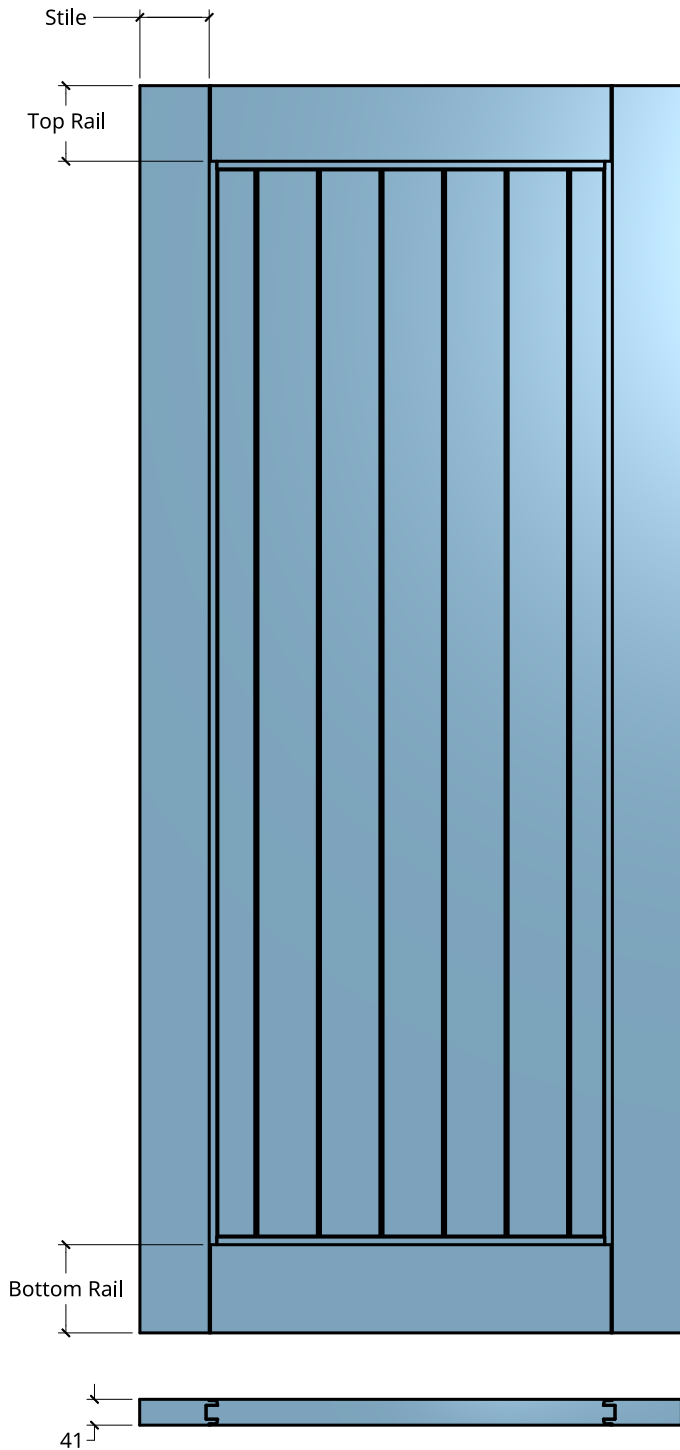

**NEW ZEALAND** | 0800 10 10 28  
 sales@parkwooddoors.co.nz  
 parkwooddoors.co.nz

**AUSTRALIA** | 1800 681 586  
 sales@parkwooddoors.com.au  
 parkwooddoors.com.au

| <b>Standard Component Sizes</b> |             |                     |
|---------------------------------|-------------|---------------------|
|                                 | <b>Face</b> | <b>Customizable</b> |
| <b>Stile Width</b>              | 110         | no                  |
| <b>Top Rail Width</b>           | 120         | to 140              |
| <b>Bottom Rail Width</b>        | 140         | to 120              |

|                      |           |        |            |
|----------------------|-----------|--------|------------|
| Product Description: |           |        |            |
| <b>THERMTEK 10TV</b> |           |        |            |
| Product Code:        | TH10TV    | Date:  | 23/08/2021 |
| Material:            | ALUMINIUM | Units: | MILLIMETER |