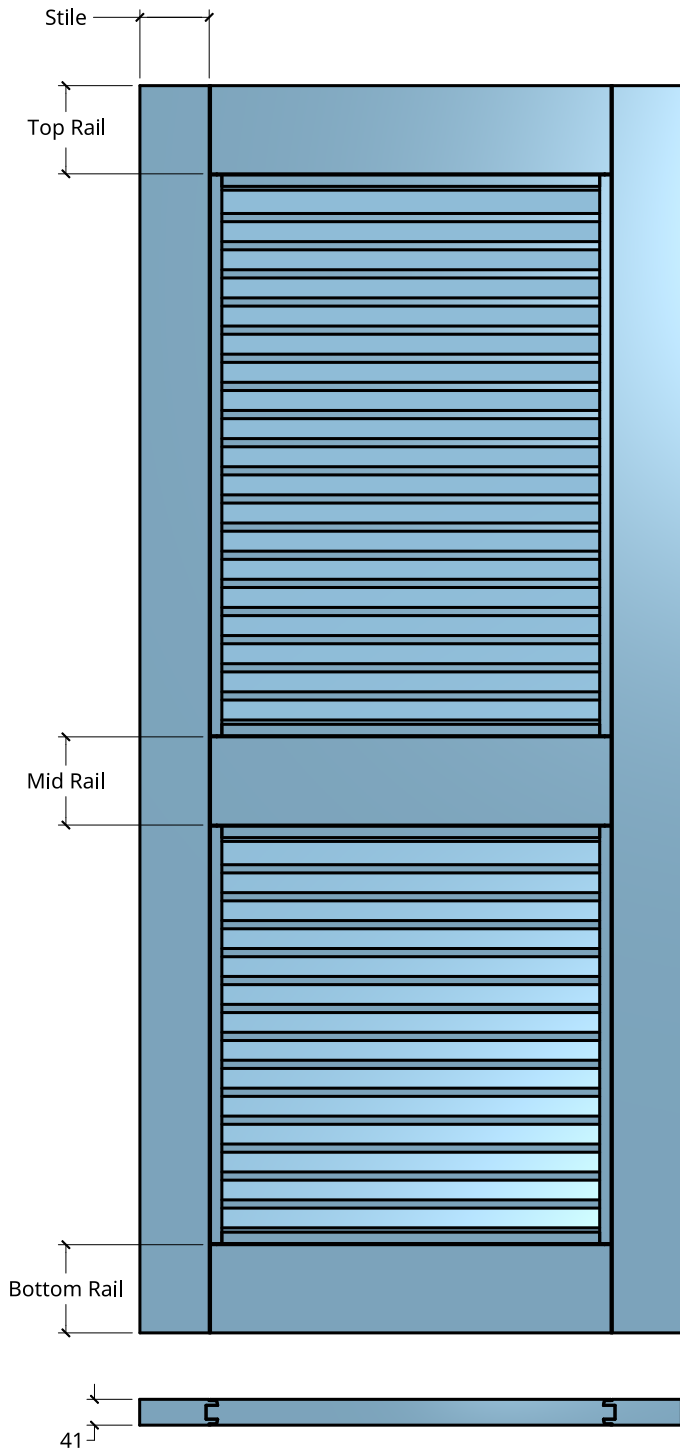

NEW ZEALAND | 0800 10 10 28
 sales@parkwooddoors.co.nz
 parkwooddoors.co.nz

AUSTRALIA | 1800 681 586
 sales@parkwooddoors.com.au
 parkwooddoors.com.au

Standard Component Sizes		
	Face	Customizable
Stile Width	110	no
Top Rail Width	140	to 120
Mid Rail Width	140	to 110
Bottom Rail Width	140	to 120
Mid Rail Height (to Top)	960	yes

Product Description:			
STRATA DG CL5			
Product Code:	SDCL5	Date:	23/08/2021
Material:	ALUMINIUM	Units:	MILLIMETER