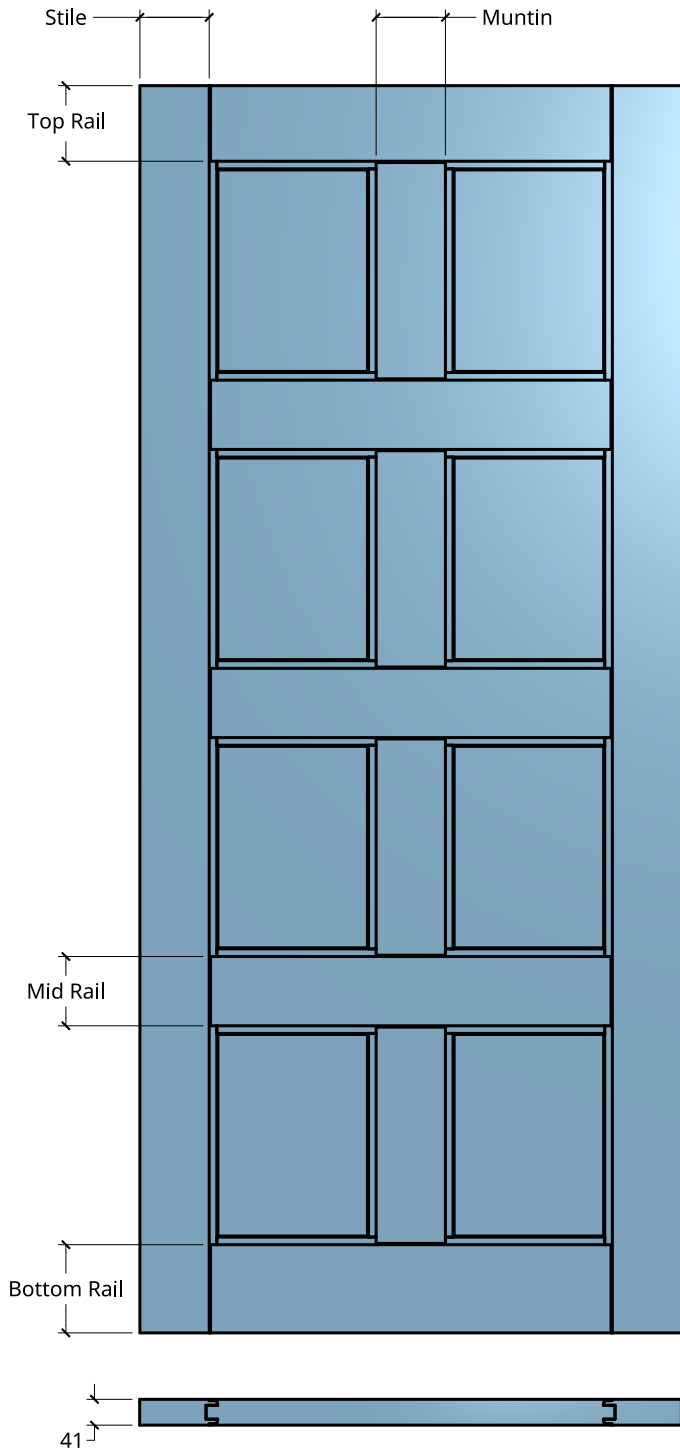

NEW ZEALAND | 0800 10 10 28
 sales@parkwooddoors.co.nz
 parkwooddoors.co.nz

AUSTRALIA | 1800 681 586
 sales@parkwooddoors.com.au
 parkwooddoors.com.au

Standard Component Sizes		
	Face	Customizable
Stile Width	110	no
Top Rail Width	120	to 140
Mid Rail Width	110	to 140
Bottom Rail Width	140	to 120
Muntin Width	110	to 140

Product Description:			
STRATA DG 8P			
Product Code:	SD8P	Date:	23/08/2021
Material:	ALUMINIUM	Units:	MILLIMETER