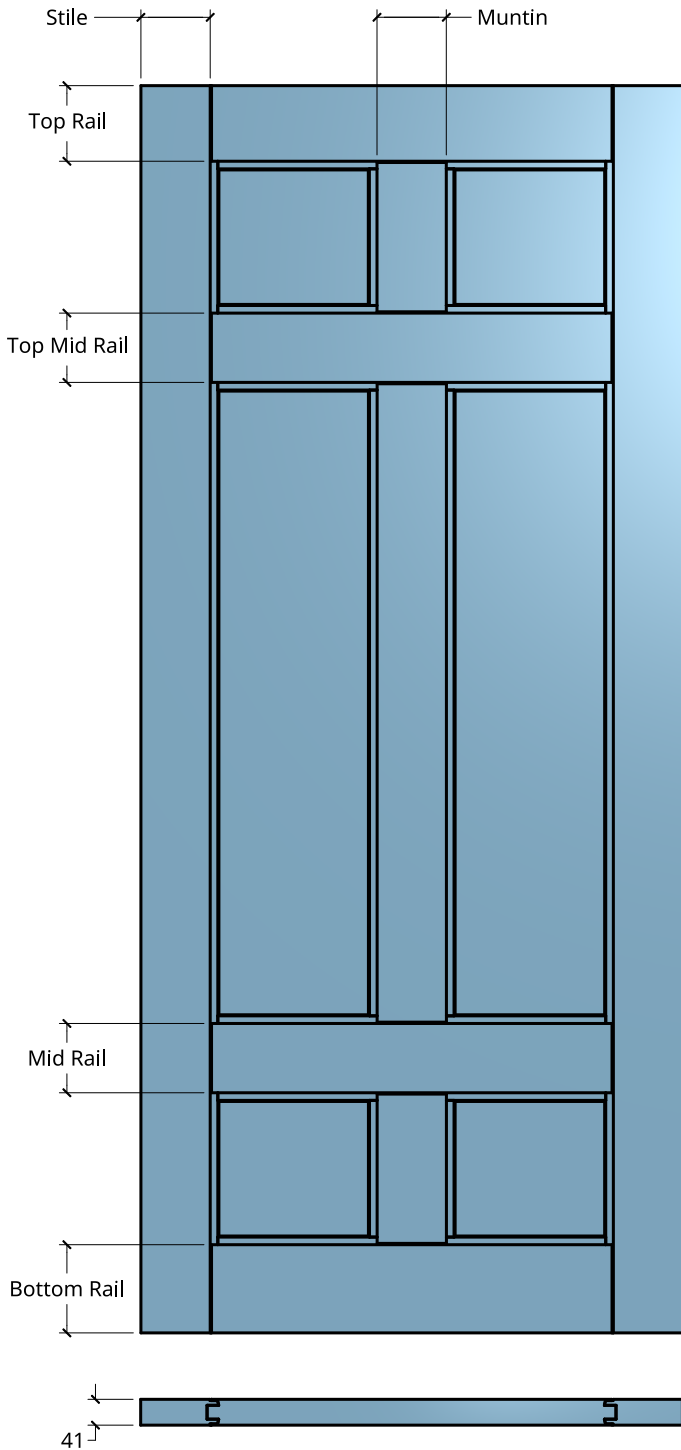

NEW ZEALAND | 0800 10 10 28
 sales@parkwooddoors.co.nz
 parkwooddoors.co.nz

AUSTRALIA | 1800 681 586
 sales@parkwooddoors.com.au
 parkwooddoors.com.au

Standard Component Sizes		
	Face	Customizable
Stile Width	110	no
Top Rail Width	120	to 140
Mid Rail Width	110	to 140
Top Mid Rail	110	to 140
Bottom Rail Width	140	to 120
Muntin Width	110	to 140

Top/Bottom panel height below 2200mm Door height = 241
 Top/Bottom panel height above 2200mm Door height = 291

Product Description:			
STRATA DG 64P			
Product Code:	SD64P	Date:	23/08/2021
Material:	ALUMINIUM	Units:	MILLIMETER