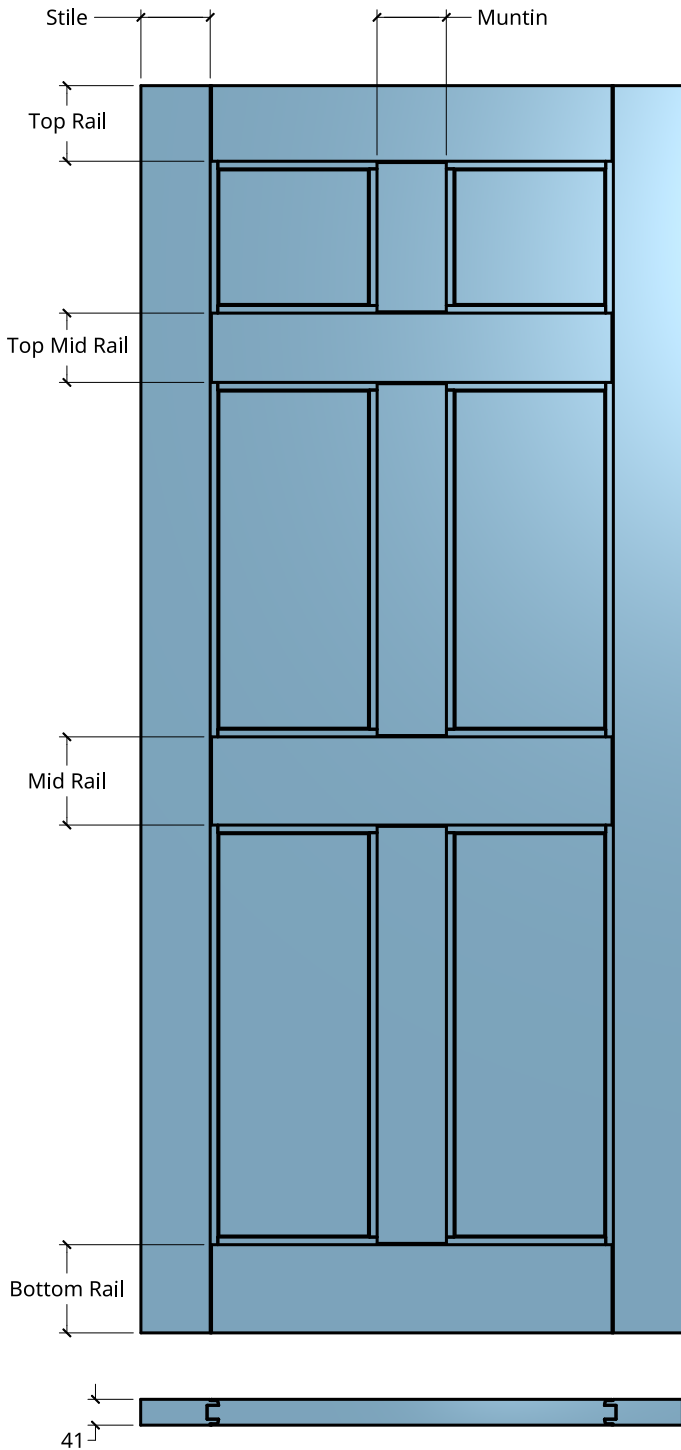

NEW ZEALAND | 0800 10 10 28
 sales@parkwooddoors.co.nz
 parkwooddoors.co.nz

AUSTRALIA | 1800 681 586
 sales@parkwooddoors.com.au
 parkwooddoors.com.au

Standard Component Sizes		
	Face	Customizable
Stile Width	110	no
Top Rail Width	120	to 140
Mid Rail Width	140	to 110
Top Mid Rail	110	to 140
Bottom Rail Width	140	to 120
Muntin Width	110	to 140
Mid Rail Height (to Top)	960	yes

Top panel height below 2200mm Door height = 241
 Top panel height above 2200mm Door height = 291

Product Description:			
STRATA DG 63P			
Product Code:	SD63P	Date:	23/08/2021
Material:	ALUMINIUM	Units:	MILLIMETER