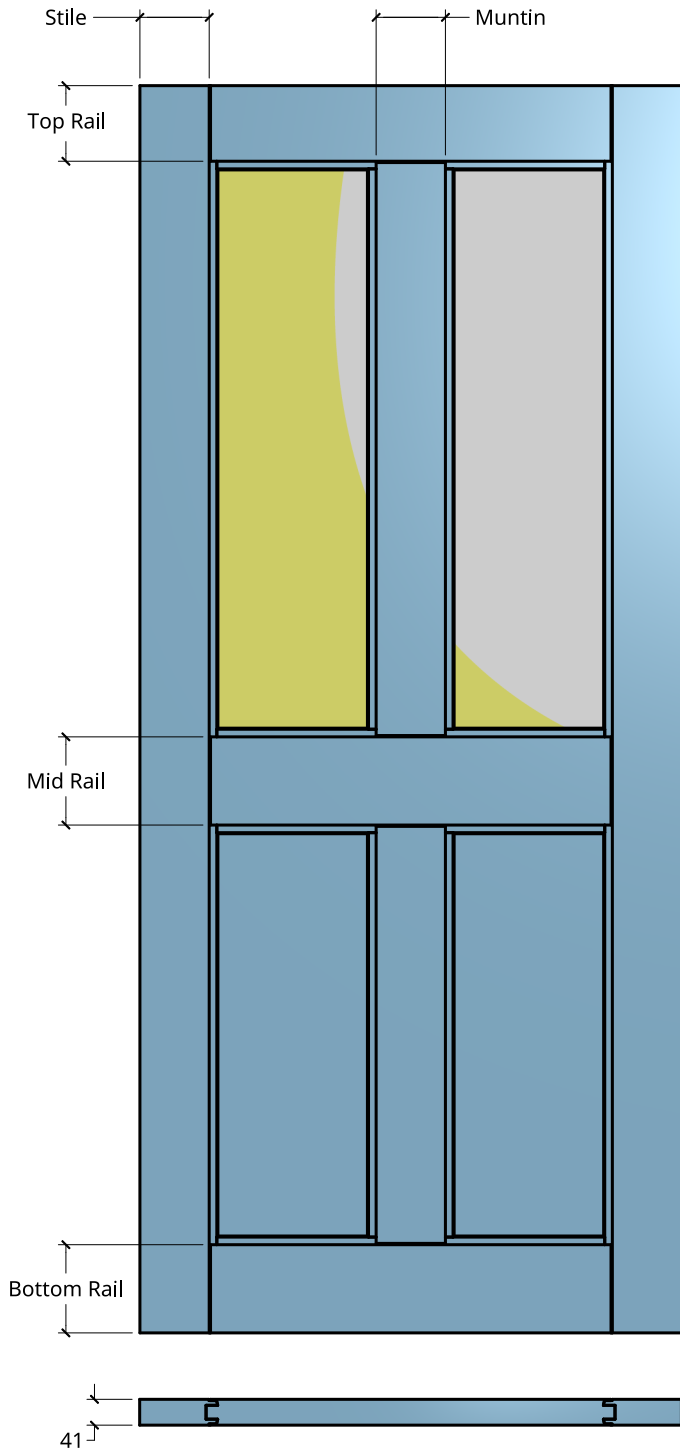

NEW ZEALAND | 0800 10 10 28
 sales@parkwooddoors.co.nz
 parkwooddoors.co.nz

AUSTRALIA | 1800 681 586
 sales@parkwooddoors.com.au
 parkwooddoors.com.au

Standard Component Sizes		
	Face	Customizable
Stile Width	110	no
Top Rail Width	120	to 140
Mid Rail Width	140	to 110
Bottom Rail Width	140	to 120
Muntin Width	110	to 140
Mid Rail Height (to Top)	960	yes

Door made for Double Glazing (18mm) only

Glass size changes with Door size.

Product Description:			
STRATA DG 4P O/T			
Product Code:	SD4POT	Date:	23/08/2021
Material:	ALUMINIUM	Units:	MILLIMETER