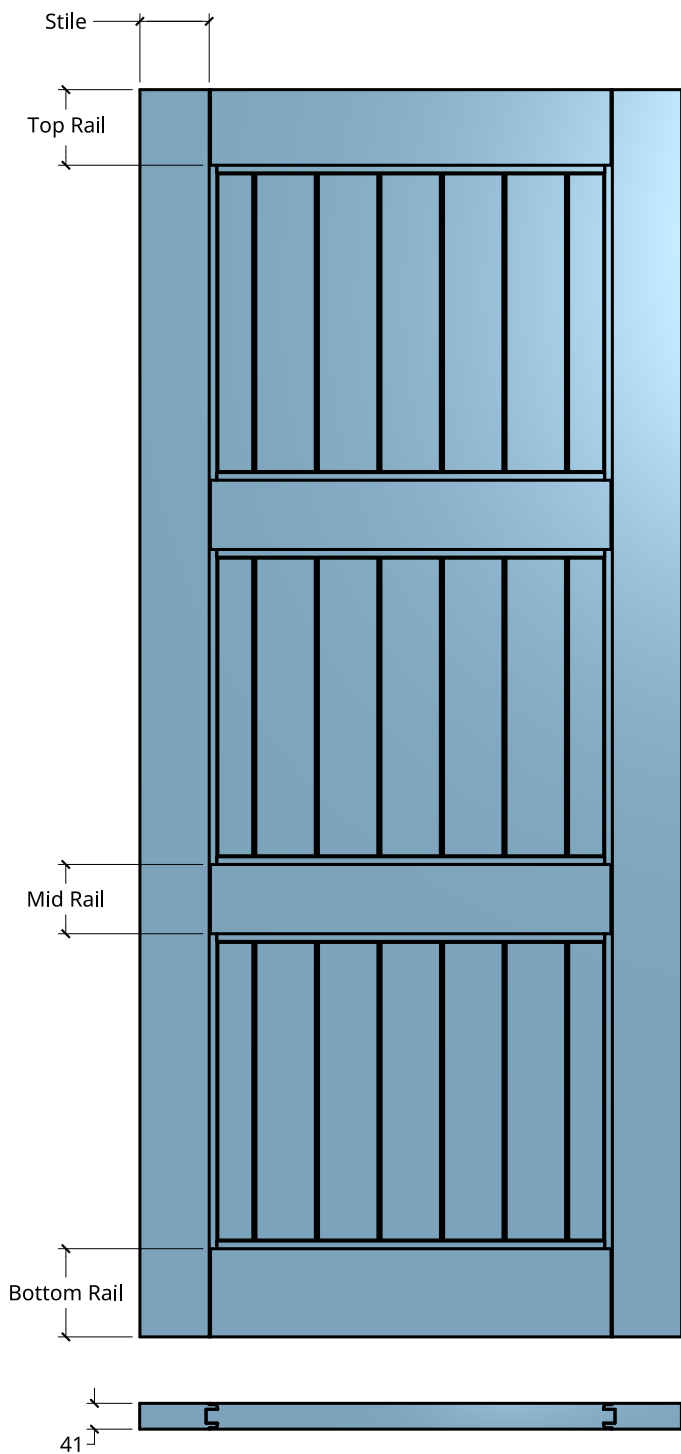

**NEW ZEALAND** | 0800 10 10 28

sales@parkwooddoors.co.nz

parkwooddoors.co.nz

**AUSTRALIA** | 1800 681 586

sales@parkwooddoors.com.au

parkwooddoors.com.au

**Standard Component Sizes**

	Face	Customizable
<b>Stile Width</b>	110	no
<b>Top Rail Width</b>	120	to 140
<b>Mid Rail Width</b>	110	to 140
<b>Bottom Rail Width</b>	140	to 120

Product Description:

**STRATA DG 44T**

Product Code:	SD44T	Date:	23/08/2021
Material:	ALUMINIUM	Units:	MILLIMETER