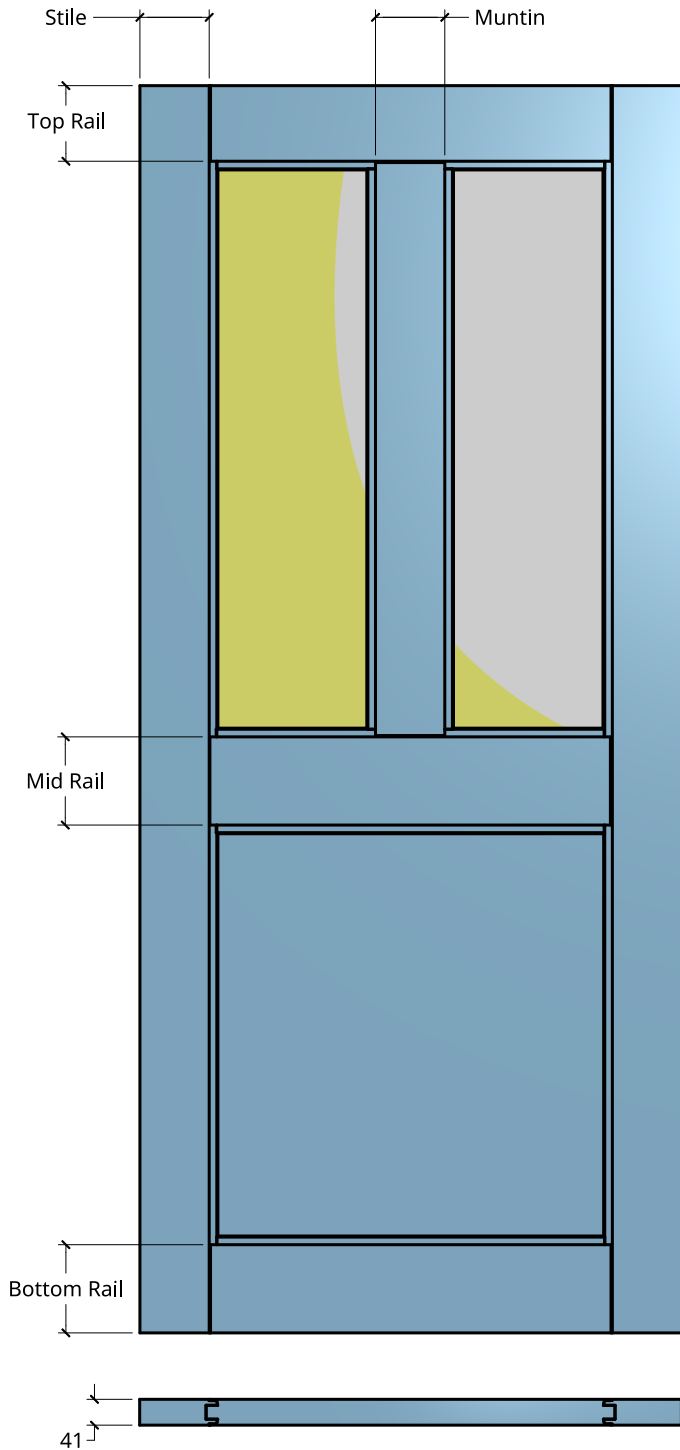

**NEW ZEALAND** | 0800 10 10 28  
 sales@parkwooddoors.co.nz  
 parkwooddoors.co.nz

**AUSTRALIA** | 1800 681 586  
 sales@parkwooddoors.com.au  
 parkwooddoors.com.au

<b>Standard Component Sizes</b>		
	<b>Face</b>	<b>Customizable</b>
<b>Stile Width</b>	110	no
<b>Top Rail Width</b>	120	to 140
<b>Mid Rail Width</b>	140	to 110
<b>Bottom Rail Width</b>	140	to 120
<b>Muntin Width</b>	110	to 140
<b>Mid Rail Height (to Top)</b>	960	yes

Door made for Double Glazing (18mm) only

Glass size changes with Door size.

Product Description:			
<b>STRATA DG 43P O/T</b>			
Product Code:	SD43POT	Date:	23/08/2021
Material:	ALUMINIUM	Units:	MILLIMETER