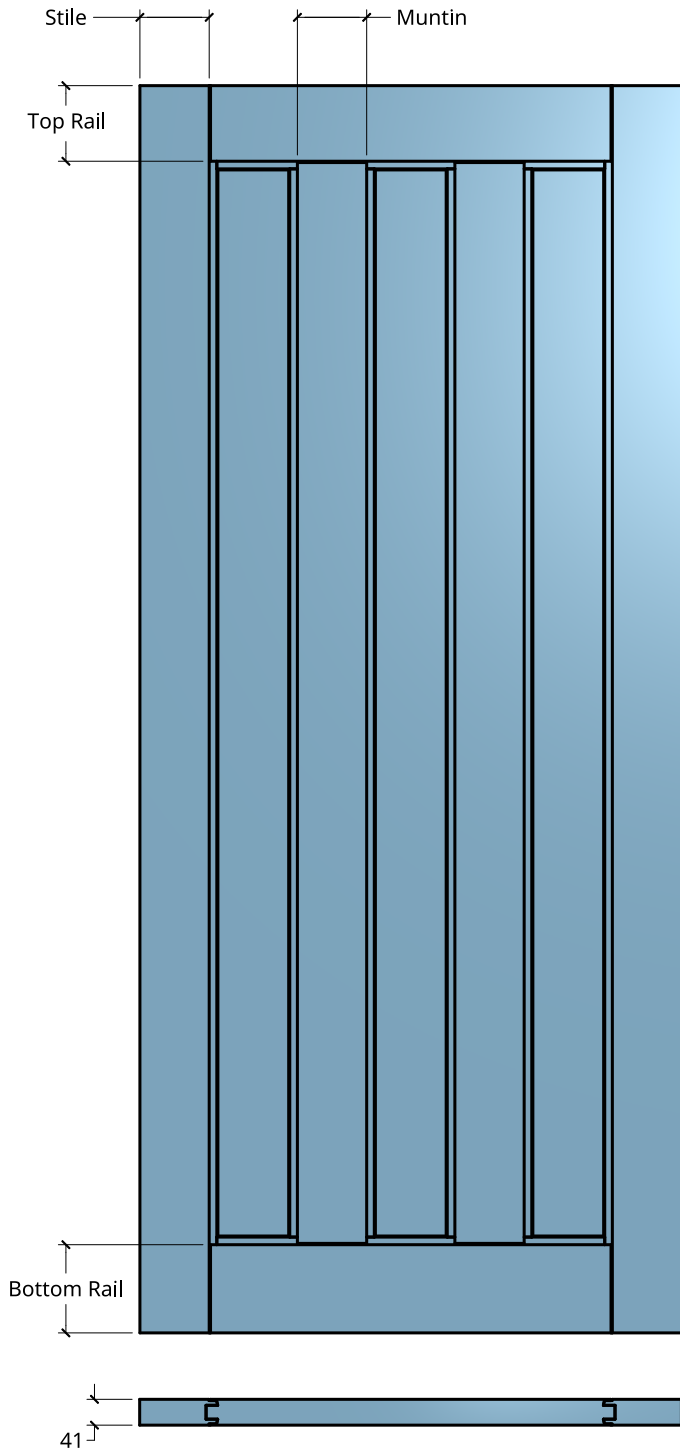

NEW ZEALAND | 0800 10 10 28
 sales@parkwooddoors.co.nz
 parkwooddoors.co.nz

AUSTRALIA | 1800 681 586
 sales@parkwooddoors.com.au
 parkwooddoors.com.au

Standard Component Sizes		
	Face	Customizable
Stile Width	110	no
Top Rail Width	120	to 140
Bottom Rail Width	140	to 120
Muntin Width	110	to 140

Product Description:			
STRATA DG 3P			
Product Code:	SD3P	Date:	23/08/2021
Material:	ALUMINIUM	Units:	MILLIMETER