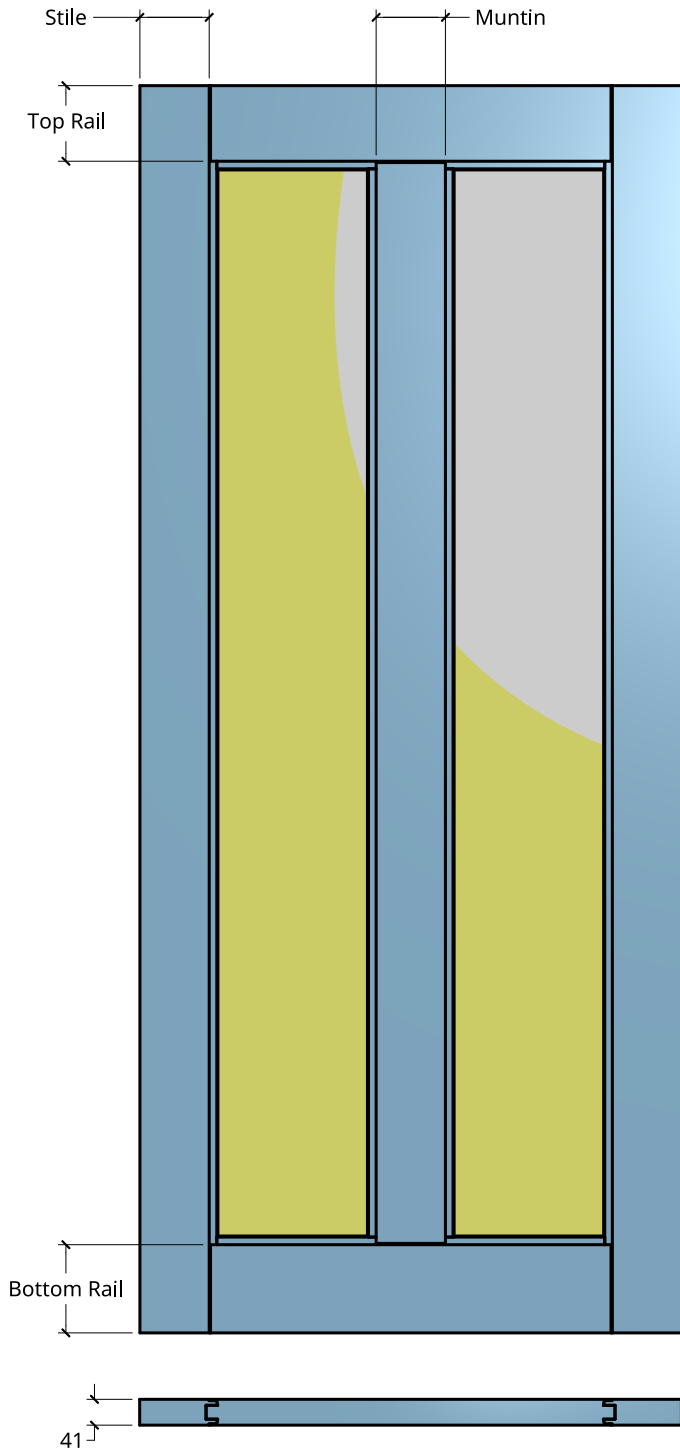

NEW ZEALAND | 0800 10 10 28
 sales@parkwooddoors.co.nz
 parkwooddoors.co.nz

AUSTRALIA | 1800 681 586
 sales@parkwooddoors.com.au
 parkwooddoors.com.au

Standard Component Sizes		
	Face	Customizable
Stile Width	110	no
Top Rail Width	120	to 140
Bottom Rail Width	140	to 120
Muntin Width	110	to 140

Door made for Double Glazing (18mm) only

Glass size changes with Door size.

Product Description:			
STRATA DG 2L			
Product Code:	SD2L	Date:	23/08/2021
Material:	ALUMINIUM	Units:	MILLIMETER