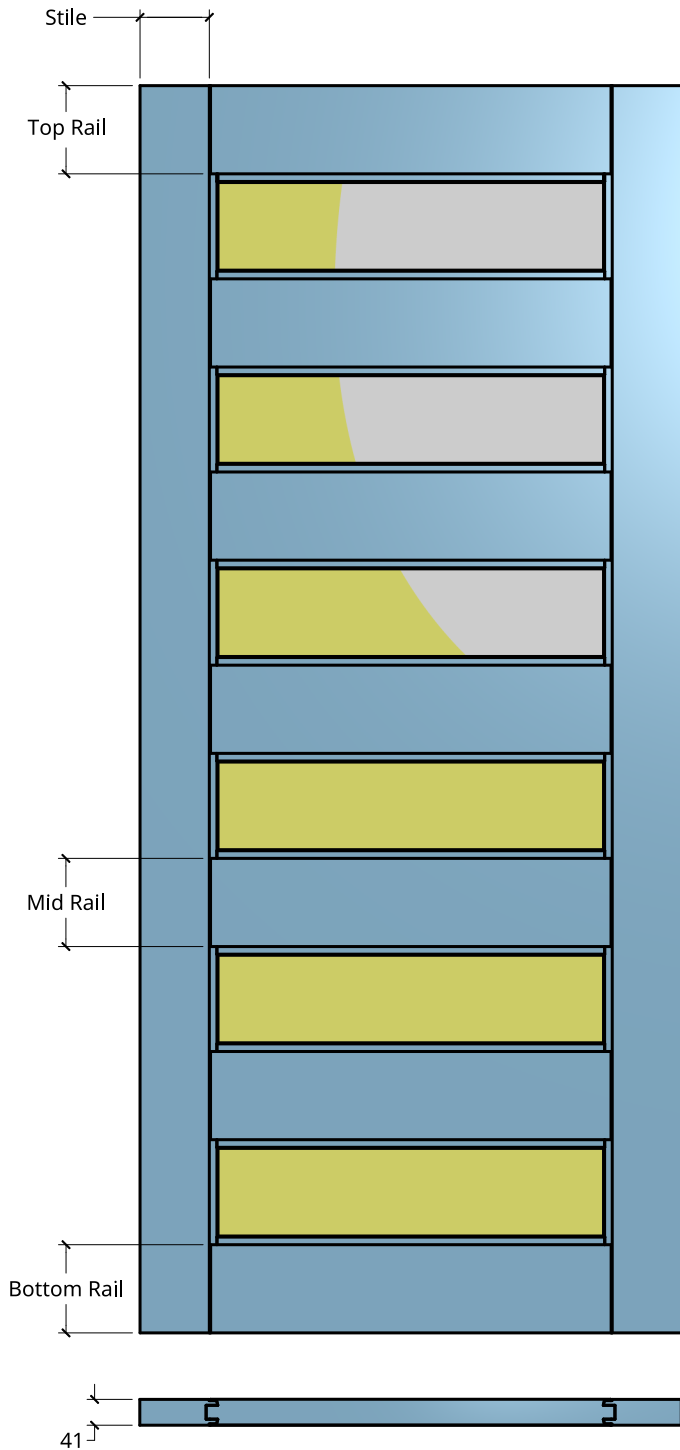

NEW ZEALAND | 0800 10 10 28
 sales@parkwooddoors.co.nz
 parkwooddoors.co.nz

AUSTRALIA | 1800 681 586
 sales@parkwooddoors.com.au
 parkwooddoors.com.au

Standard Component Sizes		
	Face	Customizable
Stile Width	110	no
Top Rail Width	140	to 120
Mid Rail Width	140	to 110
Bottom Rail Width	140	to 120

Door made for Double Glazing (18mm) only

Glass size changes with Door size.

Product Description:			
STRATA DG 26L			
Product Code:	SD26L	Date:	23/08/2021
Material:	ALUMINIUM	Units:	MILLIMETER