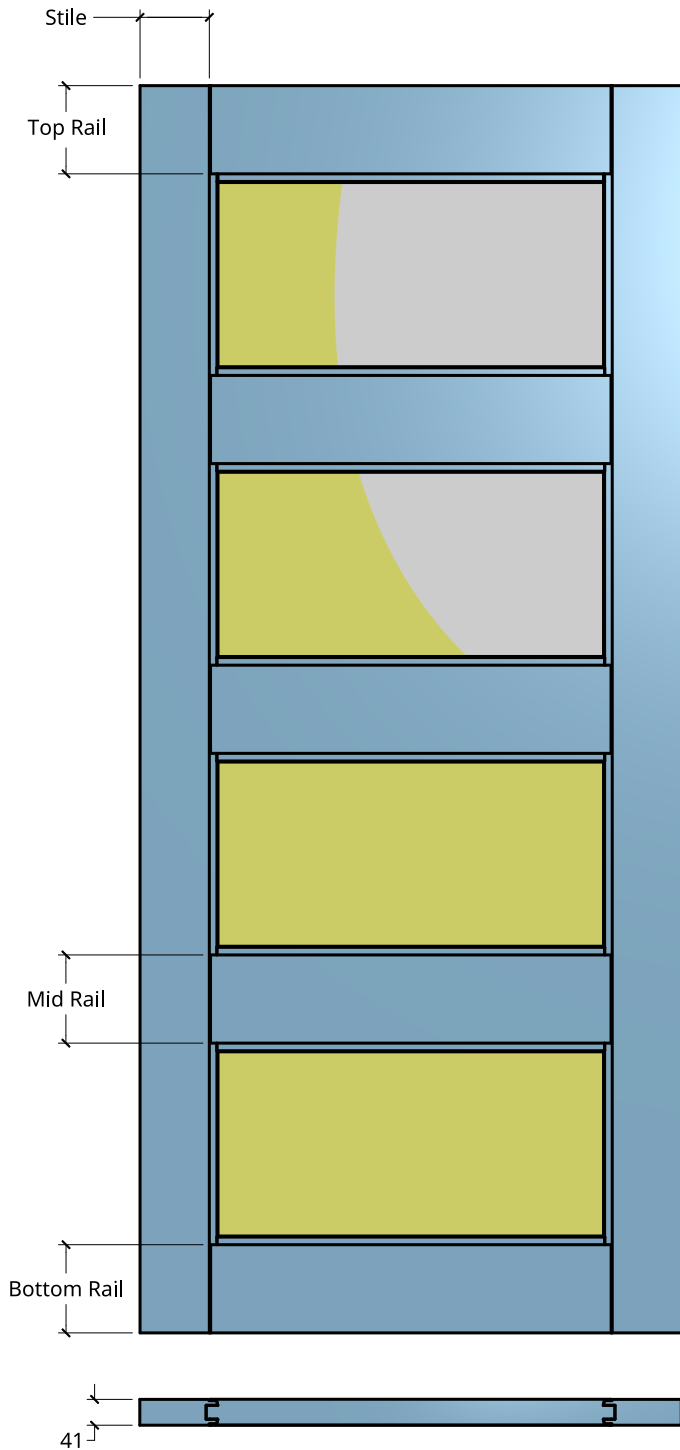

NEW ZEALAND | 0800 10 10 28
 sales@parkwooddoors.co.nz
 parkwooddoors.co.nz

AUSTRALIA | 1800 681 586
 sales@parkwooddoors.com.au
 parkwooddoors.com.au

Standard Component Sizes		
	Face	Customizable
Stile Width	110	no
Top Rail Width	140	to 120
Mid Rail Width	140	to 110
Bottom Rail Width	140	to 120

Door made for Double Glazing (18mm) only

Glass size changes with Door size.

Product Description:			
STRATA DG 24L			
Product Code:	SD24L	Date:	23/08/2021
Material:	ALUMINIUM	Units:	MILLIMETER