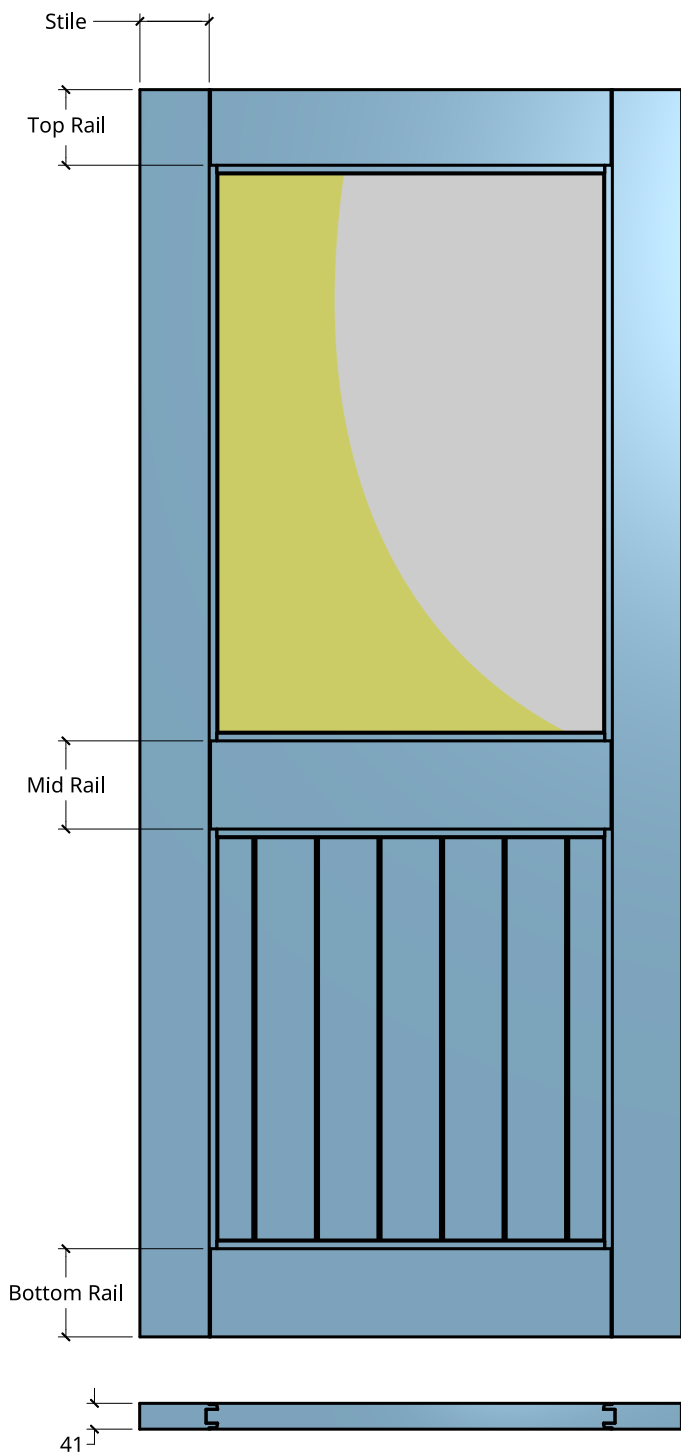

**NEW ZEALAND** | 0800 10 10 28  
 sales@parkwooddoors.co.nz  
 parkwooddoors.co.nz

**AUSTRALIA** | 1800 681 586  
 sales@parkwooddoors.com.au  
 parkwooddoors.com.au

**Standard Component Sizes**

	Face	Customizable
<b>Stile Width</b>	110	no
<b>Top Rail Width</b>	120	to 140
<b>Mid Rail Width</b>	140	to 110
<b>Bottom Rail Width</b>	140	to 120
<b>Mid Rail Height (to Top)</b>	960	yes

Door made for Double Glazing (18mm) only

Glass height changes with Door height.

Product Description:

**STRATA DG 22T O/T**

Product Code:	SD22TOT	Date:	23/08/2021
Material:	ALUMINIUM	Units:	MILLIMETER