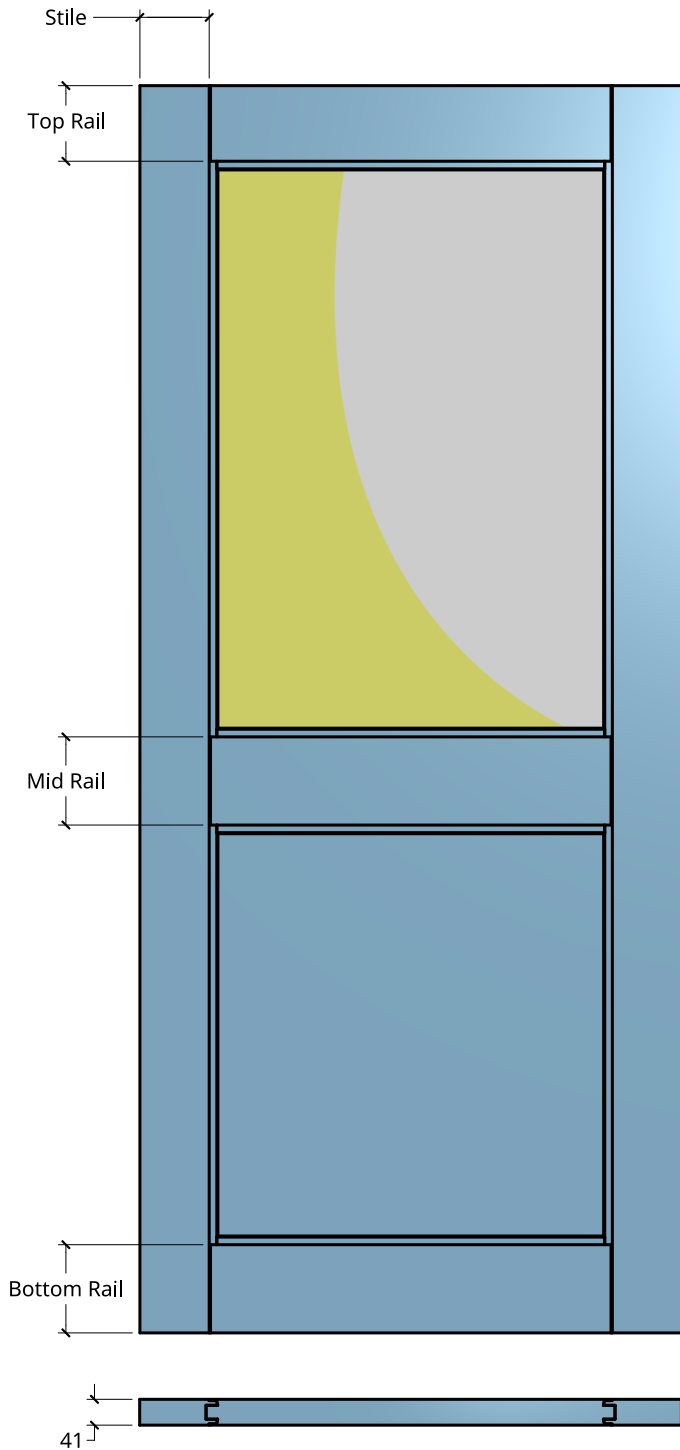

NEW ZEALAND | 0800 10 10 28
 sales@parkwooddoors.co.nz
 parkwooddoors.co.nz

AUSTRALIA | 1800 681 586
 sales@parkwooddoors.com.au
 parkwooddoors.com.au

Standard Component Sizes		
	Face	Customizable
Stile Width	110	no
Top Rail Width	120	to 140
Mid Rail Width	140	to 110
Bottom Rail Width	140	to 120
Mid Rail Height (to Top)	960	yes

Door made for Double Glazing (18mm) only

Glass height changes with Door height.

Product Description:			
STRATA DG 22P O/T			
Product Code:	SD22POT	Date:	23/08/2021
Material:	ALUMINIUM	Units:	MILLIMETER