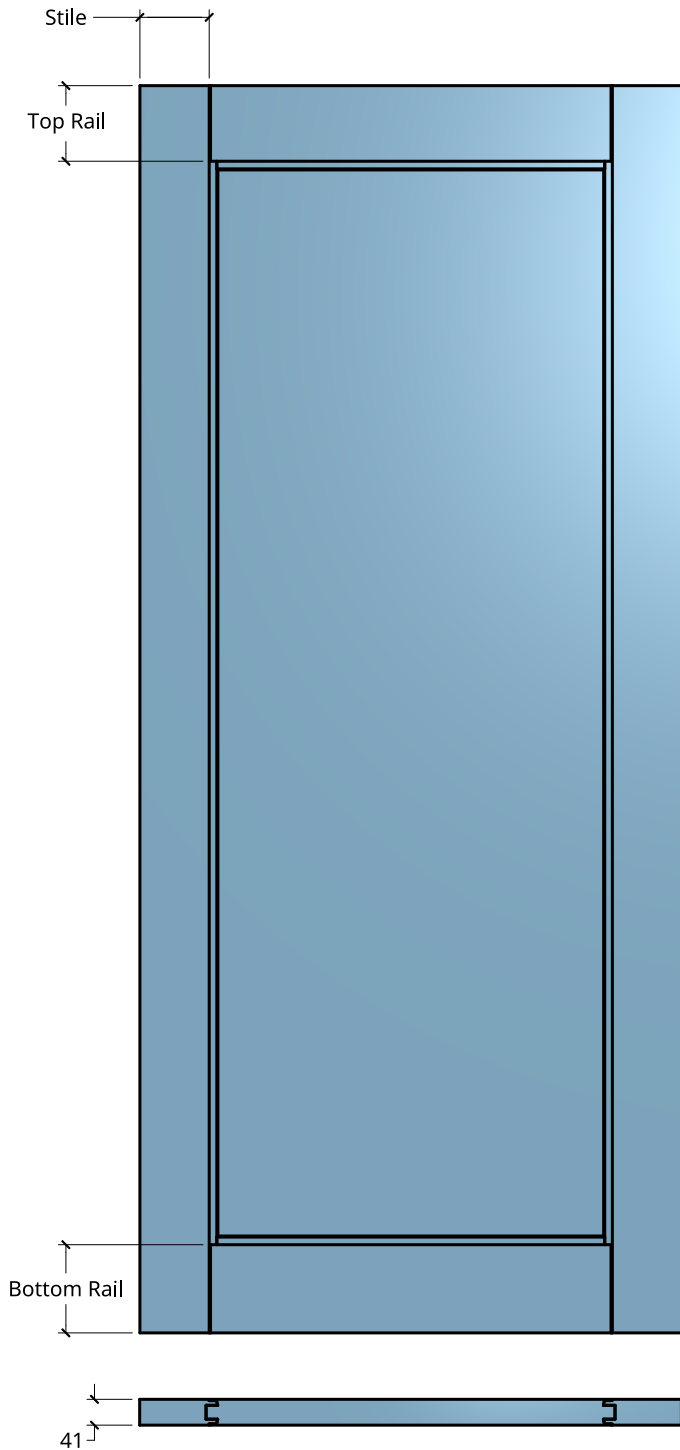

NEW ZEALAND | 0800 10 10 28
 sales@parkwooddoors.co.nz
 parkwooddoors.co.nz

AUSTRALIA | 1800 681 586
 sales@parkwooddoors.com.au
 parkwooddoors.com.au

Standard Component Sizes		
	Face	Customizable
Stile Width	110	no
Top Rail Width	120	to 140
Bottom Rail Width	140	to 120

Product Description:			
STRATA DG 1P			
Product Code:	SD1P	Date:	23/08/2021
Material:	ALUMINIUM	Units:	MILLIMETER