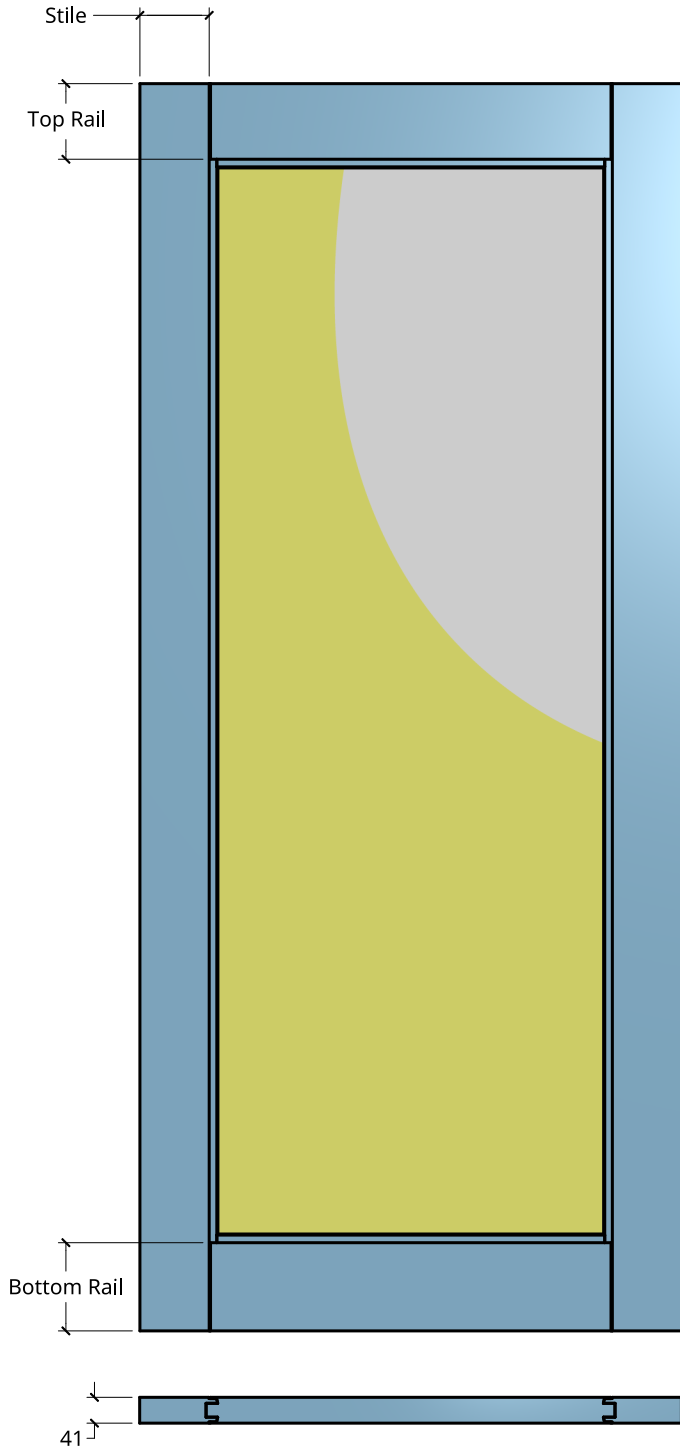

NEW ZEALAND | 0800 10 10 28

sales@parkwooddoors.co.nz

parkwooddoors.co.nz

AUSTRALIA | 1800 681 586

sales@parkwooddoors.com.au

parkwooddoors.com.au

Standard Component Sizes

	Face	Customizable
Stile Width	110	no
Top Rail Width	120	to 140
Bottom Rail Width	140	to 120

Door made for Double Glazing (18mm) only

Glass size changes with Door size.

Product Description:

STRATA DG 1L

Product Code:	SD1L	Date:	23/08/2021
Material:	ALUMINIUM	Units:	MILLIMETER