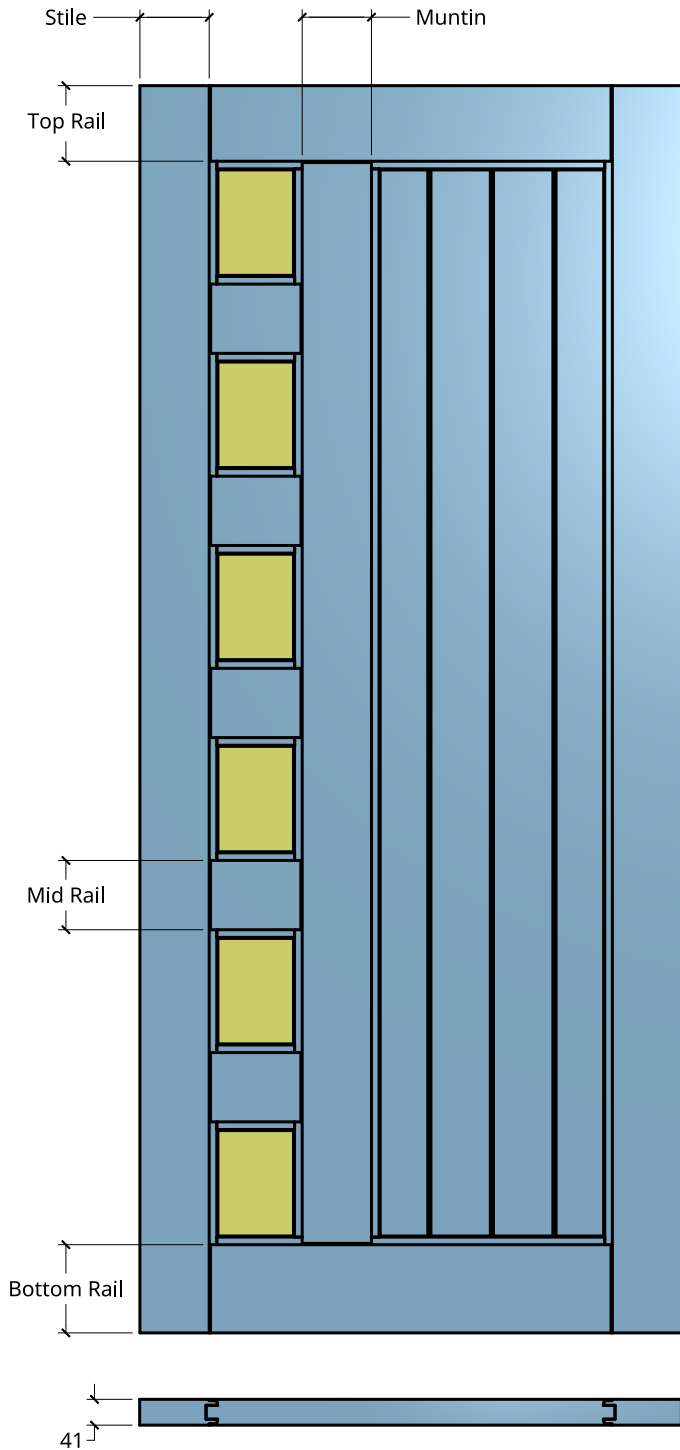

NEW ZEALAND | 0800 10 10 28
 sales@parkwooddoors.co.nz
 parkwooddoors.co.nz

AUSTRALIA | 1800 681 586
 sales@parkwooddoors.com.au
 parkwooddoors.com.au

Standard Component Sizes		
	Face	Customizable
Stile Width	110	no
Top Rail Width	120	to 140
Mid Rail Width	110	to 140
Bottom Rail Width	140	to 120
Muntin	110	to 140

Door made for Double Glazing (18mm) only

Glass height changes with Door height.

Visible Glass width below 1110mm Door width = 120

Visible Glass width above 1110mm Door width = 170

Product Description:			
STRATA DG 16T			
Product Code:	SD16T	Date:	23/08/2021
Material:	ALUMINIUM	Units:	MILLIMETER