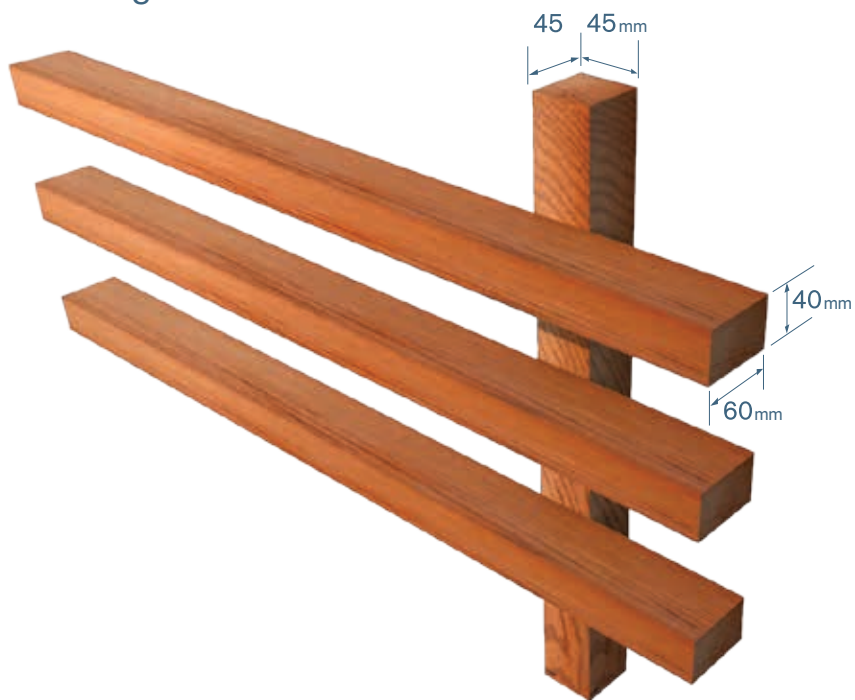

ELEMENTS

Facade System

Parkwood Element Facade System is custom made to any size, design or style.

Typical Design