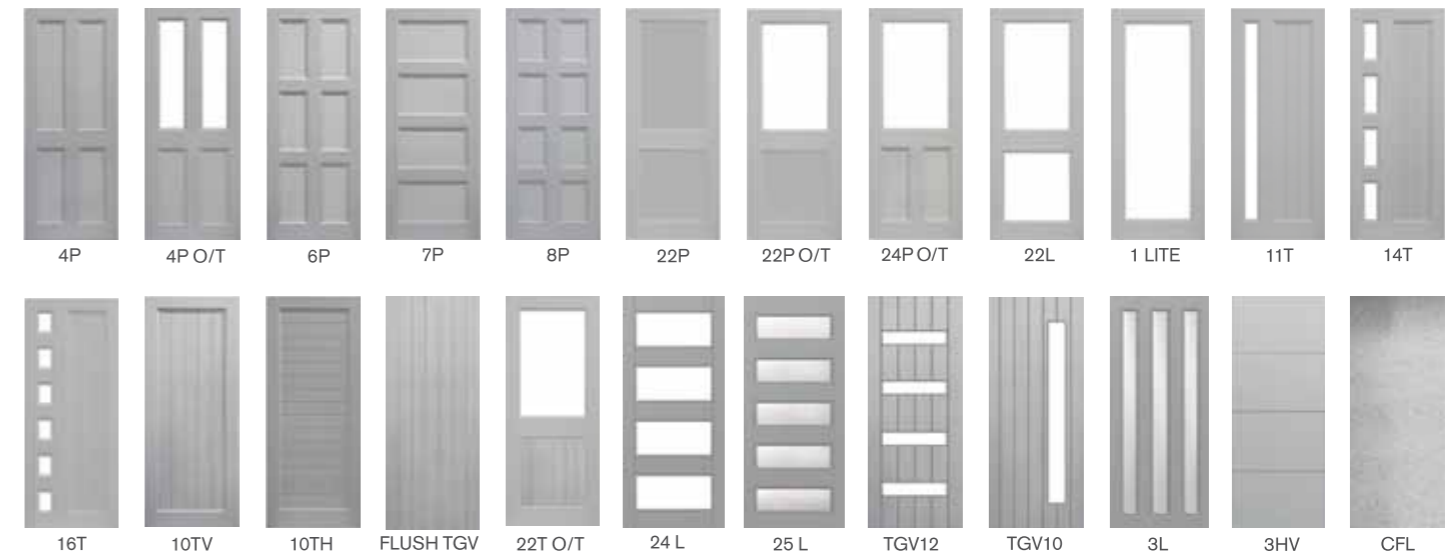

Parkwood Doors Botanic Bounty